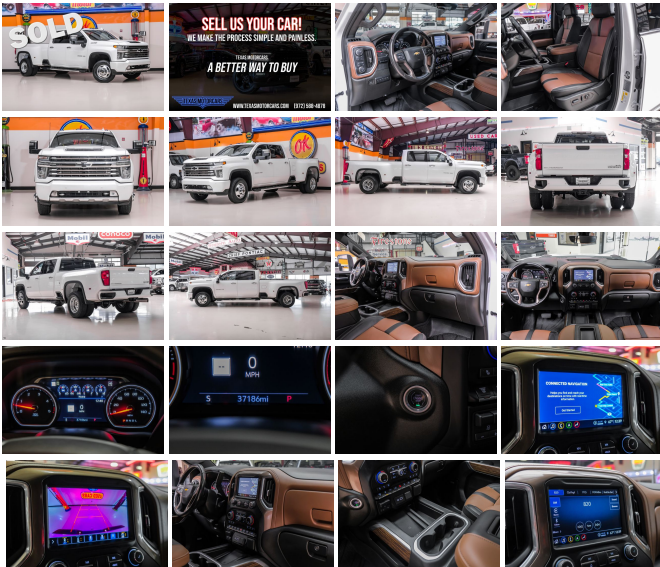

2022 Chevrolet Silverado 3500HD High Country 4x4

View this car on our website at texasmotorcars.com/7294319/ebrochure

Our Price **\$67,682**

Specifications:

Year:	2022
VIN:	1GC4YVEY7NF338540
Make:	Chevrolet
Stock:	338540
Model/Trim:	Silverado 3500HD High Country 4x4
Condition:	Pre-Owned
Body:	Pickup Truck
Exterior:	[G1W] Iridescent Pearl Tricoat
Engine:	Duramax 6.6L Biodiesel Turbo V8 445hp 910ft. lbs.
Interior:	Jet Black/Umbler Leather
Transmission:	Allison 10-Speed Shiftable Automatic
Mileage:	37,186
Drivetrain:	4 Wheel Drive

2022 Chevrolet Silverado 3500HD High Country 4x4

Dive into the pinnacle of robust luxury with the 2022 Chevrolet Silverado 3500HD High Country 4x4, a vehicle that effortlessly blends strength, sophistication, and cutting-edge technology. A vision in Iridescent Pearl Tricoat, this Silverado's exterior exudes elegance and durability, ready to captivate onlookers whether it's parked or powering down the highway.

Under the hood lies the heart of this beast – a Duramax 6.6L Biodiesel Turbo V8 engine boasting a formidable 445 horsepower and 910 ft. lbs. of torque. This powerplant is expertly paired with the renowned Allison 10-Speed Shiftable Automatic transmission, delivering a driving experience that's both exhilarating and smooth. Whether you're hauling heavy loads or cruising on the open road, this Silverado ensures you're in command.

The Silverado 3500HD doesn't just work hard; it's smart too. The High Country Deluxe package equips you with an array of advanced safety features, including a 15-inch diagonal head-up display that helps you stay focused on the road ahead. The package also includes a rear