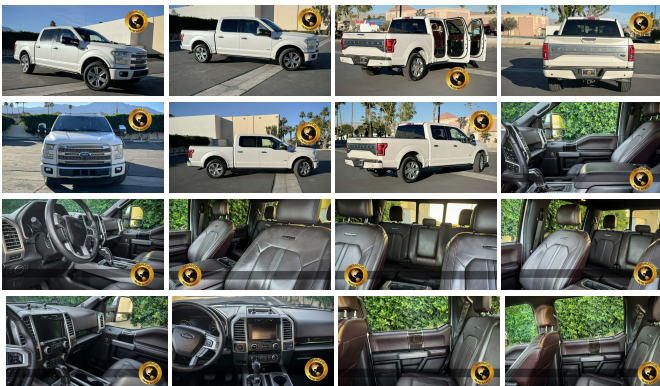

2015 Ford F-150 Platinum

View this car on our website at bravosautoworld.com/7294290/ebrochure

Our Price **\$23,995**

Specifications:

| | |
|----------------------|--|
| Year: | 2015 |
| VIN: | 1FTEW1CG2FFA34367 |
| Make: | Ford |
| Stock: | A34367-B |
| Model/Trim: | F-150 Platinum |
| Condition: | Pre-Owned |
| Body: | Pickup Truck |
| Exterior: | [UG] White Platinum Metallic Tri-Coat |
| Engine: | EcoBoost 3.5L Twin Turbo V6 365hp 420ft. lbs. |
| Interior: | Black Leather |
| Transmission: | 6-Speed Shiftable Automatic |
| Mileage: | 129,998 |
| Drivetrain: | Front Wheel Drive |
| Economy: | City 17 / Highway 24 |

Exterior

- Door handle color: chrome- Front bumper color: chrome- Mirror color: chrome
- Pickup bed light: LED- Running boards: power retractable- Tailgate: power locking
- Daytime running lights- Exterior entry lights: puddle lamps- Front fog lights
- Side mirror adjustments: power- Side mirrors: driver side auto-dimming
- Spare wheel type: steel- Tire Pressure Monitoring System
- Wheels: polished aluminum alloy- Laminated glass: acoustic windshield
- Pickup sliding rear window: power- Power windows- Rear privacy glass
- Solar-tinted glass: rear- Window defogger: rear