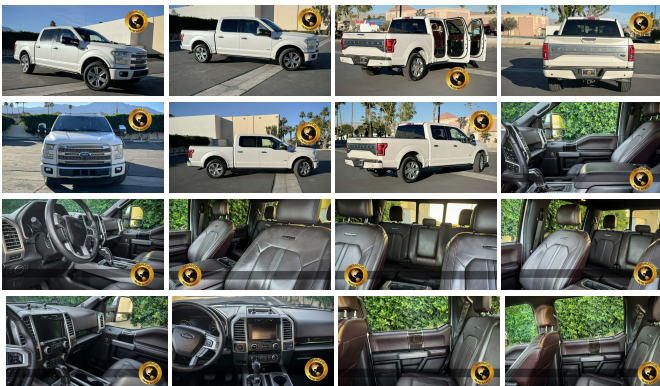

2015 Ford F-150 Platinum

View this car on our website at bravosautoworld.com/7294290/ebrochure

Our Price **\$23,995**

Specifications:

Year:	2015
VIN:	1FTEW1CG2FFA34367
Make:	Ford
Stock:	A34367-B
Model/Trim:	F-150 Platinum
Condition:	Pre-Owned
Body:	Pickup Truck
Exterior:	[UG] White Platinum Metallic Tri-Coat
Engine:	EcoBoost 3.5L Twin Turbo V6 365hp 420ft. lbs.
Interior:	Black Leather
Transmission:	6-Speed Shiftable Automatic
Mileage:	129,998
Drivetrain:	Front Wheel Drive
Economy:	City 17 / Highway 24

Exterior

- Door handle color: chrome- Front bumper color: chrome- Mirror color: chrome
- Pickup bed light: LED- Running boards: power retractable- Tailgate: power locking
- Daytime running lights- Exterior entry lights: puddle lamps- Front fog lights
- Side mirror adjustments: power- Side mirrors: driver side auto-dimming
- Spare wheel type: steel- Tire Pressure Monitoring System
- Wheels: polished aluminum alloy- Laminated glass: acoustic windshield
- Pickup sliding rear window: power- Power windows- Rear privacy glass
- Solar-tinted glass: rear- Window defogger: rear