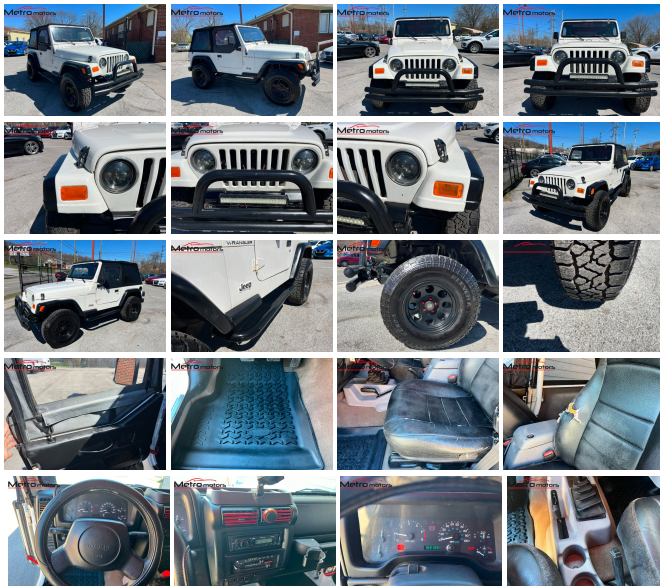

1998 Jeep Wrangler SE

View this car on our website at metromotorsllc.com/7294222/ebrochure

Our Low Price **\$6,990**

N.A.D.A Retail Value **\$9,550**

Specifications:

Year:	1998
VIN:	1J4FY29P5WP780179
Make:	Jeep
Stock:	29F2B24
Model/Trim:	Wrangler SE
Condition:	Pre-Owned
Body:	SUV
Exterior:	[000] Stone White
Engine:	2L NA I4 overhead valves (OHV) 8V
Interior:	Black Vinyl
Transmission:	5 speed manual transmission
Mileage:	169,117
Drivetrain:	4 Wheel Drive
Economy:	City 16 / Highway 18

Just added to Inventory, runs good.

1998 Jeep Wrangler SE

Metro Motors LLC - 865-851-7491 - View this car on our website at metromotorsllc.com/7294222/ebrochure

Our Location :

1998 Jeep Wrangler SE

Metro Motors LLC - 865-851-7491 - View this car on our website at metromotorsllc.com/7294222/ebrochure

Installed Options

Interior

- Power steering- Front seat type: bucket- Rear seat type: bench

Exterior

- Skid plate(s)- Removable roof: soft top- Wheels: steel

Option Packages

Factory Installed Packages

AM/FM Radio

Intermittent Windshield Wipers

Bucket Seats

Camper/Towing Package

Center Console

Cruise control

Front Air Conditioning

Leather Steering Wheel

Tilt Steering Wheel