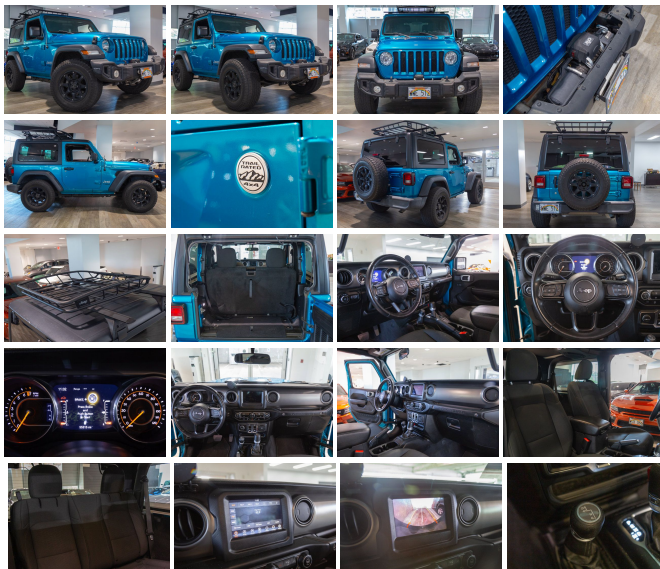

Specifications:

Year:	2019
VIN:	1C4GJXAG5KW627034
Make:	Jeep
Stock:	KW627034
Model/Trim:	Wrangler Sport S
Condition:	Pre-Owned
Body:	SUV
Exterior:	Bikini Pearlcoat
Engine:	3.6L V6 285hp 260ft. lbs.
Interior:	Black Cloth
Transmission:	8-Speed Shifttable Automatic
Mileage:	55,315
Drivetrain:	4 Wheel Drive
Economy:	City 17 / Highway 25