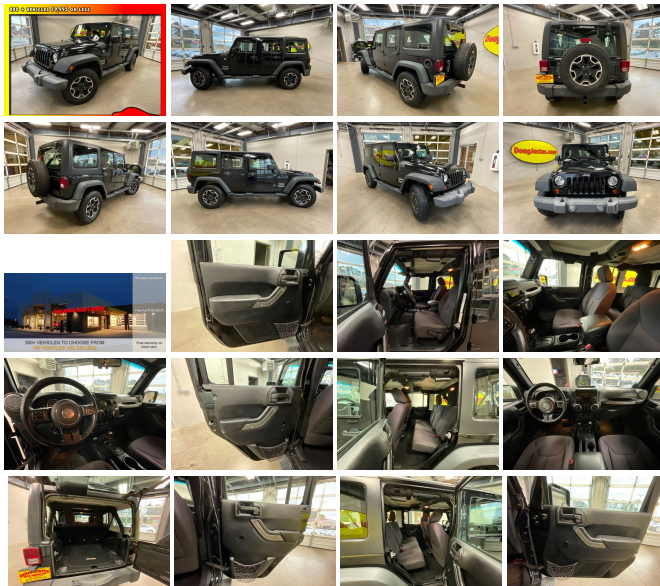

Specifications:

Year:	2013
VIN:	1C4BJWDGXDL505855
Make:	Jeep
Stock:	J05855
Model/Trim:	Wrangler Unlimited Sport
Condition:	Pre-Owned
Body:	SUV
Exterior:	BLACK
Engine:	3.6L V6 285hp 260ft. lbs.
Interior:	Black Cloth
Transmission:	5-Speed Automatic
Mileage:	90,964
Drivetrain:	4 Wheel Drive
Economy:	City 16 / Highway 21

2013 Jeep Wrangler Unlimited Sport gets up to 21 mpg highway. This automatic, 4 wheel drive, four door Jeep comes equipped with a 3.6L, V6 engine, power windows, cruise control, cloth seats, alloy wheels and more.

Locally owned and operated in the Knoxville area of East Tennessee for over 20 years. Come see why over half of our business comes from repeat customers and referrals!

Have questions or need more info? Please contact our non-commission staff!

Visit: dougjustus.com
Call: 865-281-1540
Text: 865-214-0010

Thank you and we look forward to seeing you!