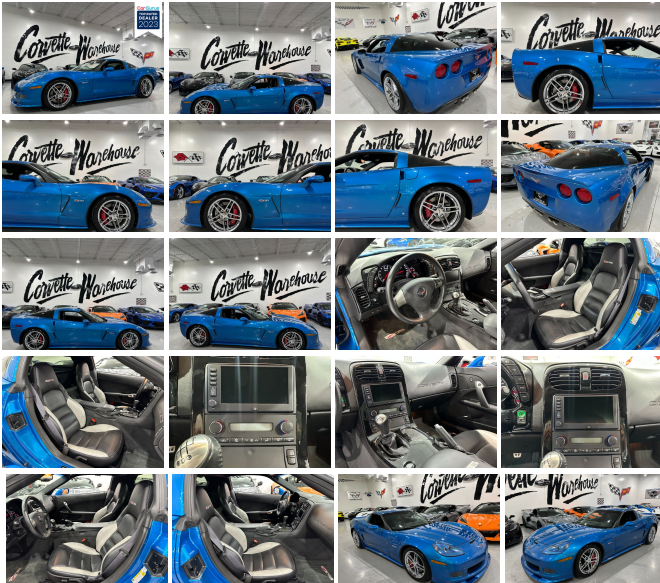

2008 Chevrolet Corvette Z06 2LZ, NAV, Skirts, Splitter, Chromes, Only 20k!

View this car on our website at corvettewarehouse.com/7294111/ebrochure

Our Price **\$49,995**

Specifications:

Year:	2008
VIN:	1G1YY26E285130864
Make:	Chevrolet
Stock:	130864
Model/Trim:	Corvette Z06 2LZ, NAV, Skirts, Splitter, Chromes, Only 20k!
Condition:	Pre-Owned
Body:	Coupe
Exterior:	[85U] Jetstream Blue Metallic Tintcoat
Engine:	7.0L V8 505hp 470ft. lbs.
Interior:	Ebony/Titanium Gray Leather
Transmission:	6-Speed Manual
Mileage:	20,147
Drivetrain:	Rear Wheel Drive
Economy:	City 15 / Highway 24

2008 JetStream Blue / Two-Tone Black & Titanium Gray Leather
Corvette Z06 2LZ Premium Option Package, 6-Speed Manual Transmission, Body Colored Side Skirts, Body Colored Front Splitter, Body Colored Rear Spoiler, Bose Navigation Stereo System, NPP Dual-Mode Exhaust, and the Chrome Z06 Wheels with only 20k miles!

Beautiful Jetstream Blue Z06 - Loaded Up with Chromes, Skirts,

Splitter, Spoiler!

Rarew Jetstream Blue color with a
Perfect Carfax!

LS7 505HP!

35,310 Corvettes were produced in
2008.

7,731 of those were Z06 Coupes.

Option Packages

Factory Installed Packages

Jetstream Blue Metallic Tintcoat Paint	\$750
Z06 Chrome Aluminum Wheels Includes 18"x 9.5" front and 19" x 12" rear chrome aluminum wheels.	\$1,995
Preferred Equipment Group Includes vehicle with standard equipment as well as front side-impact airbags, AM/FM stereo with 6-disc in-dash CD player with MP3 Playback, auto-tone control, radio data system, automatic volume, TheftLock, auxillary input jack, Bose 7- speaker system, steering wheel-mounted audio controls, enhanced acoustic package, cargo net, cargo area sunshade, memory package (including 2 driver presets for power seat, outside mirrors and steering column), heated seats, power telescopic steering wheel and universal home remote.	\$3,045
Option Packages Total	\$5,790