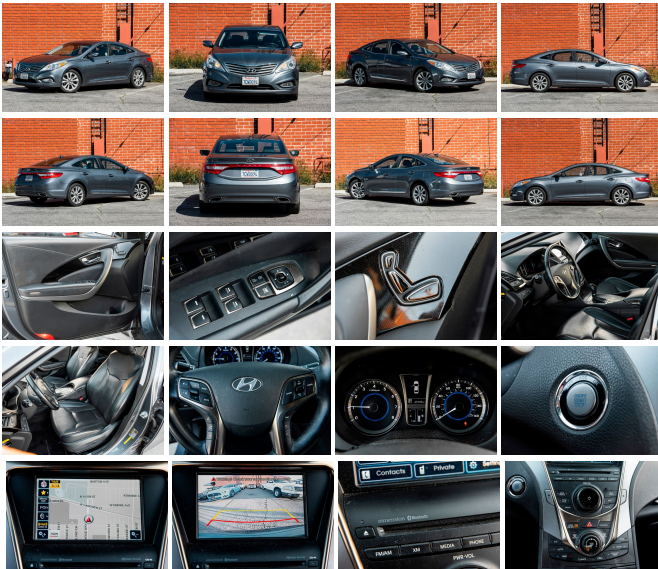

2013 Hyundai Azera Base

View this car on our website at stellarautoinc.com/7294051/ebrochure

Our Price **\$9,850**

Specifications:

Year:	2013
VIN:	KMHFG4JG0DA249709
Make:	Hyundai
Stock:	t13azera
Model/Trim:	Azera Base
Condition:	Pre-Owned
Body:	Sedan
Exterior:	[YDG] Smoke Gray Metallic
Engine:	3.3L V6 293hp 255ft. lbs.
Interior:	Graphite Black Leather
Transmission:	6-Speed Shifttable Automatic
Mileage:	69,149
Drivetrain:	Front Wheel Drive
Economy:	City 20 / Highway 29

PLEASE NOTE: BY APPOINTMENT ONLY!

CLEAN TITLEONE OWNER VEHICLE!!!

***Fifth generation Hyundai Azera (HG model) with original 69k miles

***Push-to-start, back-up camera, navigation, blue tooth, heated front seats

Installed Options

Interior

- Air filtration- Front air conditioning: automatic climate control
- Front air conditioning zones: dual- Rear vents: second row- Interior accents: carbon fiber
- Shift knob trim: leather- Steering wheel trim: leather- Ambient lighting- Cargo area light
- Cruise control- Power outlet(s): two 12V- Power steering- Push-button start
- Rearview mirror: auto-dimming- Steering wheel: tilt and telescopic
- Universal remote transmitter: Homelink - garage door opener - Clock- Compass
- Digital odometer- External temperature display- Trip odometer- Driver seat: heated
- Driver seat power adjustments: 10- Front seat type: bucket- Passenger seat: heated
- Passenger seat power adjustments: 8- Rear seat: heated- Rear seat folding: split
- Rear seat type: 60-40 split bench - Upholstery: leather

Exterior

- Body side moldings: chrome- Door handle color: body-color with chrome accents
- Exhaust: dual tip- Front bumper color: body-color- Mirror color: body-color
- Daytime running lights- Front fog lights- Taillights: LED- Side mirrors: heated
- Spare wheel type: aluminum alloy- Tire Pressure Monitoring System
- Wheels: aluminum alloy- Front wipers: speed sensitive- Power windows
- Solar-tinted glass- Window defogger: rear