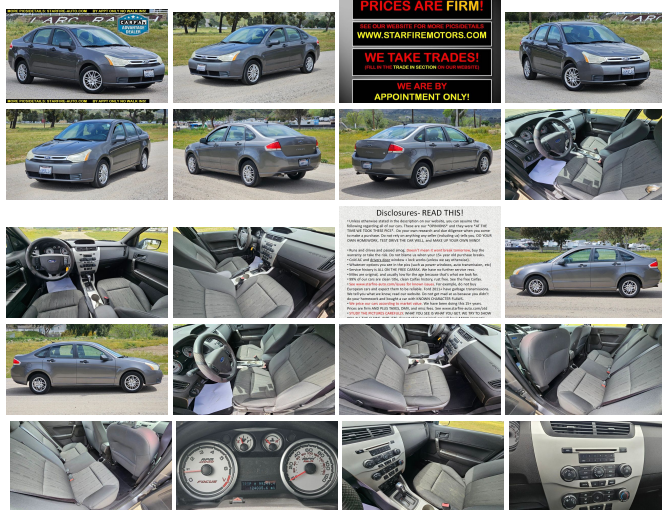

2010 Ford Focus SE

View this car on our website at starfire-auto.com/7294040/ebrochure

Our Price **\$3,990**

Specifications:

Year:	2010
VIN:	1FAHP3FN0AW269753
Make:	Ford
Stock:	AL372814F
Model/Trim:	Focus SE
Condition:	Pre-Owned
Body:	Sedan
Exterior:	[UJ] Sterling Grey Metallic
Engine:	2.0L I4 140hp 136ft. lbs.
Interior:	Medium Stone Cloth
Transmission:	4-Speed Automatic
Mileage:	124,035
Drivetrain:	Front Wheel Drive
Economy:	City 24 / Highway 35

PLEASE READ THIS SECTION!- TEXT

- WE BELIEVE THIS IS ONE OF THE BEST CARS YOU CAN BUY FOR THE MONEY
- AN EXCELLENT COMMUTER CAR OR FIRST CAR
- FORD SYNC SYSTEM W/ USB AND AUX INPUT AND MP3 CD PLAYER
- POWER WINDOWS AND LOCKS
- SIMPLE, EFFICIENT, CHEAP TO FIX, AND JUST A GOOD NORMAL CAR
- IT IS STILL UNDER FACTORY WARRANTY FOR EMISSIONS! YES THAT WARRANTY IS FOR 15 YEARS OR 150K MILES = STILL HAVE ~5 YEARS AND ~25K MILES LEFT OF THAT. IT COVERS EMISSIONS EQUIPMENT LIKE THE CAT, SPARK PLUGS, AIR SENSORS, ETC

- SIDE AIRBAGS AND ABS BRAKES...ALL THE SAFETY WE THINK IS IMPORTANT
- SO AGAIN, ITS AN AWESOME CAR FOR THE MONEY. TONS OF STUFF YOU WANT, WITHOUT ANY COMPLICATED STUFF
- NORMAL WEAR AND TEAR HERE AND THERE, BUT A NICE CAR OVERALL
- ADD ~15% TO THE PRICE TO GET THE TOTAL AFTER TAXES/DMV FEES

Exterior

- Front bumper color: body-color- Side mirror adjustments: power- Spare wheel type: steel
- Tire Pressure Monitoring System- Wheels: aluminum alloy- Power windows- Tinted glass
- Window defogger: rear