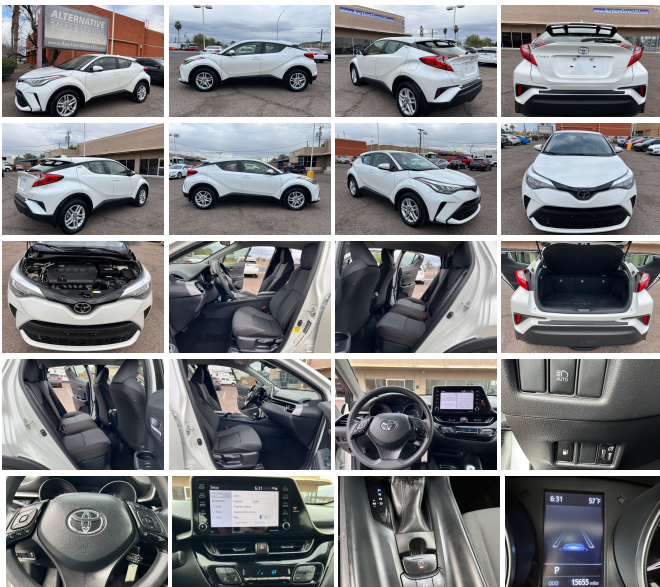

2020 Toyota C-HR LE 5 YEAR/60,000 MILE FACTORY POWERTRAIN WARRANTY

View this car on our website at auctiondirect2u.com/7294014/ebrochure

Our Price **\$22,481**

Specifications:

Year:	2020
VIN:	JTNKHMBX9L1071226
Make:	Toyota
Model/Trim:	C-HR LE 5 YEAR/60,000 MILE FACTORY POWERTRAIN WARRANTY
Condition:	Pre-Owned
Body:	Wagon
Exterior:	[070] Blizzard Pearl
Engine:	2.0L I4 144hp 139ft. lbs.
Interior:	Black Cloth
Transmission:	7-Speed Shiftable CVT
Mileage:	15,655
Drivetrain:	Front Wheel Drive
Economy:	City 27 / Highway 31

2020 TOYOTA C-HR LE 2.0L 4-Cyl - Runs and Drives Like New, 15k Actual Miles, CVT w/ Shift Mode, Audio - 8" Touch-Screen, 6 Speakers, Bluetooth Phone/Music, USB Media/Charge-Port SiriusXM, Apple Carplay & Android Auto & Amazon Alexa Compatible, Dual-Zone Auto Climate Control System, Remote Keyless Entry w/Panic Function, One-Touch Automatic Windows, Sport Fabric-Trimmed Seats, Tilt/Telescope Steering Wheel w/ Voice Command, Toyota Safety Sense P: Pre-Collision System with Pedestrian Detection; Lane Departure Alert with Steering Assist; Automatic High Beams; Full-Speed Range Dynamic Radar Cruise Control, Backup Camera. Clean Title, Clean Carfax, No Accident History. This is an off lease vehicle we acquired from Honda Financial. We are now offering it for sale to the public. Vehicle has the remaining 5 Year/60,000 Mile Factory Powertrain Warranty. VIN# JTNKHMBX9L1071226. \$22,481.00 (480)-468-1229 (Se Habla Español)

These are the same vehicles that you will see at franchise and independent dealerships only priced FAR less. Unlike their big multi million dollar facilities, we have very little overhead. This allows us to pass the savings on and leave a little profitability on the table for you. We're not getting rich off of \$499.00, but our intention is to give enough people a great enough deal that through volume we can still be profitable at the end of the month.