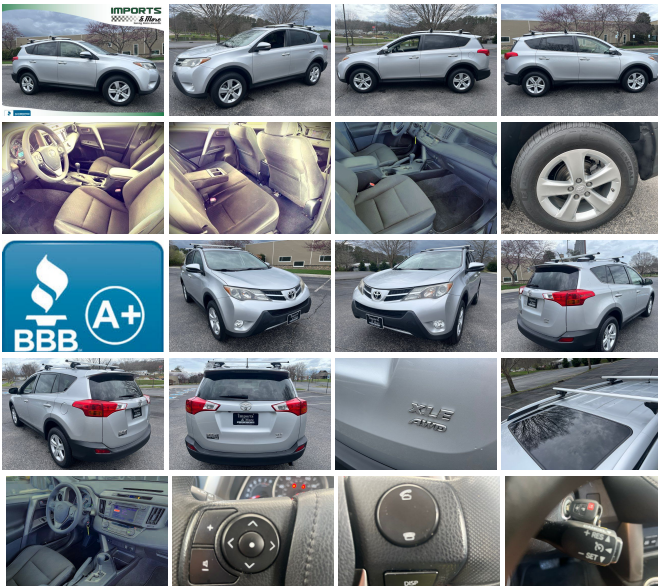

# 2013 Toyota RAV4 XLE AWD

View this car on our website at [importsandmore.net/7293795/ebrochure](http://importsandmore.net/7293795/ebrochure)

Our Price **\$17,450**

## Specifications:

<b>Year:</b>	2013
<b>VIN:</b>	JTMRFFREV5D5024172
<b>Make:</b>	Toyota
<b>Stock:</b>	16244
<b>Model/Trim:</b>	RAV4 XLE AWD
<b>Condition:</b>	Pre-Owned
<b>Body:</b>	SUV
<b>Exterior:</b>	[1F7] Classic Silver Metallic
<b>Engine:</b>	2.5L I4 176hp 172ft. lbs.
<b>Interior:</b>	Ash Cloth
<b>Transmission:</b>	Automatic
<b>Mileage:</b>	76,179
<b>Drivetrain:</b>	All Wheel Drive
<b>Economy:</b>	City 22 / Highway 29

ONE OWNER, VERY CLEAN CONDITION! 76K MILES! RAV4 XLE AWD, YES, under \$17500 with NO Dealer Doc Fees, LOW miles! Automatic, AC, SUNROOF, all power, factory ALLOY wheels! cruise, NICE INTERIOR! CD/AUX stereo, Excellent tires and brakes, \*\*\* FULLY SERVICED AND INSPECTED, Drives great, CARFAX/ AUTOCHECK CERTIFIED, ASE inspection and road test, Come see a great IMPORT SUV at this price point! GREAT VALUE AT THIS PRICE POINT!! A LOT OF RELIABLE MILES LEFT IN THIS SUV!! Serving you since 1998, A+ member of Better Business Bureau