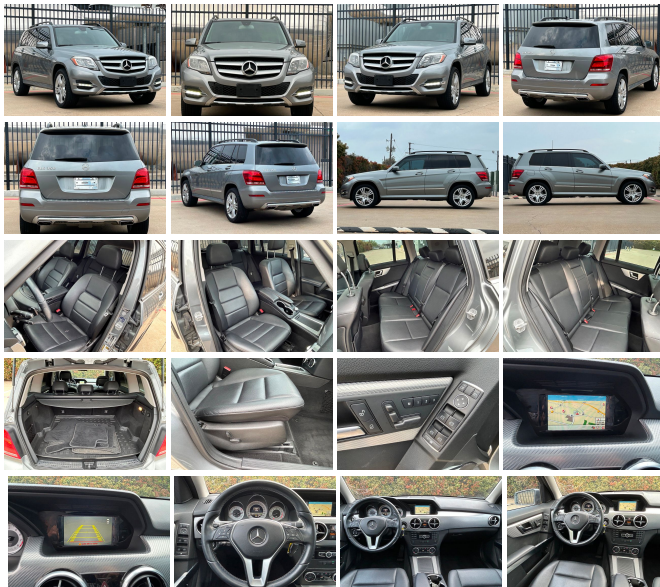

2014 Mercedes-Benz GLK 350

Al Schneck 901-870-6999

View this car on our website at schneckmotorcompany.com/7293742/ebrochure

Cash Price **\$10,200**

Specifications:

Year:	2014
VIN:	WDCGG5HBXEG309190
Make:	Mercedes-Benz
Stock:	309190
Model/Trim:	GLK 350
Condition:	Pre-Owned
Body:	SUV
Exterior:	[755] Steel Grey Metallic
Engine:	3.5L V6 302hp 273ft. lbs.
Interior:	Black Leatherette
Transmission:	7-Speed Shiftable Automatic
Mileage:	132,926
Drivetrain:	Rear Wheel Drive
Economy:	City 19 / Highway 25

**THIS CAR IS AS CLOSE TO
PERFECT AS A USED CAR GETS!!!!**

Holy Smokes America, Maybe the absolute nicest car I have bought in a year!!! This 2014 Mercedes Benz GLK350 has been treated like royalty since the day it was bought. If you are looking for a VERY nice car in this price range...THIS IS IT!!! Panoramic sunroof, Navigation, back-up camera, park assist, and the full power package. You've got to see this car to believe it. NO scratched-up buttons, NO dings, NO scratches on the aluminum dash, NO questionable tires, NO apologies on this Mercedes. Hurry out to Schneck Motor Company and see this car, IT WILL NOT DISAPPOINT!

Vehicle History Report : as Of 04/27/2024

Snapshot

2014 MERCEDES-BENZ GLK 350

No accidents or damage reported to CARFAX

9 Service history records

2 Previous owners

Types of owners: Corporate fleet
Personal

Last owned in Texas

Exterior

- Exhaust: dual tip- Front bumper color: body-color- Mirror color: body-color
- Rear spoiler: lip- Daytime running lights: LED- Exterior entry lights: puddle lamps
- Front fog lights- Taillights: LED- Side mirror adjustments: power- Side mirrors: heated
- Roof rack crossbars: black- Spare wheel type: steel- Tire Pressure Monitoring System
- Wheels: aluminum alloy- Front wipers: variable intermittent
- Heated windshield washer jets- Rear privacy glass- Rear wiper: intermittent
- Window defogger: rear