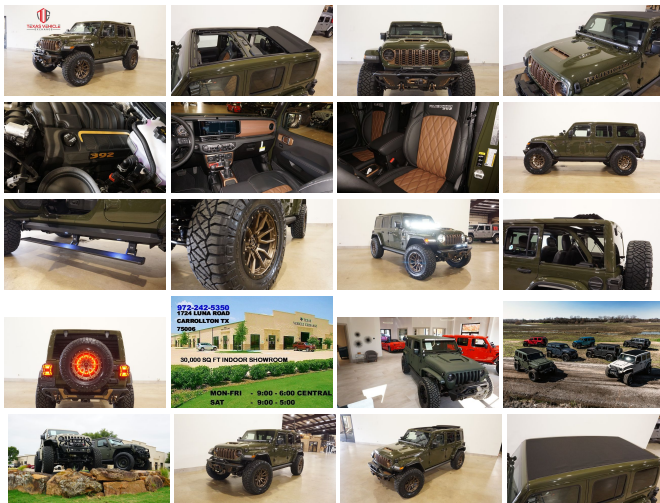

2024 Jeep Wrangler Rubicon 392 4X4 SKY TOP,BUMPERS,LED'S,FUEL WHLS

View this car on our website at tveauto.com/7293705/ebrochure

Our Price **\$144,900**

Specifications:

Year:	2024
VIN:	1C4RJXSJXRW210313
Make:	Jeep
Stock:	210313
Model/Trim:	Wrangler Rubicon 392 4X4 SKY TOP,BUMPERS,LED'S,FUEL WHLS
Condition:	Pre-Owned
Body:	SUV
Exterior:	[PGG] Sarge Green Clear Coat
Engine:	HEMI 6.4L V8 470hp 470ft. lbs.
Interior:	Black Leather
Transmission:	8-Speed Shifttable Automatic
Mileage:	31
Drivetrain:	4 Wheel Drive
Economy:	City 13 / Highway 16

NATION WIDE FINANCING

SUBMIT CREDIT APP WWW.TVEAUTO.COM

OR CALL 972-242-5350

"SARGE GREEN CLEAR COAT EDITION"

CUSTOM BUILT 2024 JEEP WRANGLER JL
UNLIMITED RUBICON 4X4 WITH 27X
PACKAGE

UPGRADES INCLUDE:

- * SARGE GREEN CLEAR COAT WITH KING RANCH BROWN ACCENTS
- * 6.4L V8 SRT HEMI ENGINE
- * SKY ONE-TOUCH POWER TOP WITH REMOVABLE REAR QUARTER WINDOWS
- * CUSTOM ALEA BLACK & BROWN LEATHER WITH SILVER STITCHING
- * INTERIOR PIECES CUSTOM PAINTED KING RANCH BROWN
- * FACTORY REMOTE START
- * REMOTE PROXIMITY KEYLESS ENTRY
- * COLD WEATHER GROUP
- * LED LIGHTING GROUP
- * SAFETY GROUP
- * ADVANCED SAFETY GROUP
- * FORWARD FACING TRAIL CAM
- * FACTORY 12.3 INCH TOUCH SCREEN NAVIGATION WITH HD AM/FM/SIRIUS STEREO & ALPINE PREMIUM AUDIO SYSTEM
- * FACTORY BACK-UP CAMERA
- * U-CONNECT
- * SMITTYBILT APOLLO JL FRONT BUMPER WITH 2 MINI LED LIGHT BARS & LED FOGLIGHTS
- * FRONT D-RINGS & ISOLATORS (KING RANCH BROWN)
- * SMITTYBILT NEW GEN 3 "X20" 10,000 LB WATERPROOF AND WIRELESS CONTROL WINCH WITH SYNTHETIC ROPE
- * FACTOR 55 PROLINK (BLACK)
- * FACTORY MESH GRILLE PAINTED KING RANCH BROWN
- * FACTORY LED HEADLIGHTS
- * RUGGED RIDGE BLACK HEADLIGHT GUARDS