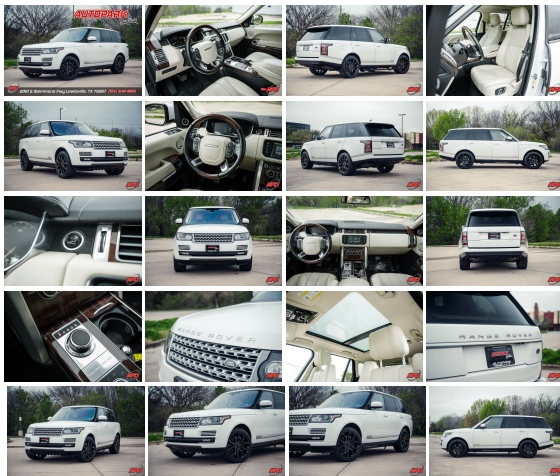

2016 Land Rover Range Rover HSE

View this car on our website at autoparkdallas.com/7293673/ebrochure

Website Price **\$32,995**

Specifications:

Year:	2016
VIN:	SALGS2VF5GA254222
Make:	Land Rover
Stock:	1805
Model/Trim:	Range Rover HSE
Condition:	Pre-Owned
Body:	SUV
Exterior:	[1AA] Fuji White
Engine:	3.0L Supercharged V6 380hp 332ft. lbs.
Interior:	Ivory w/Ebony Headlining and Ebony/Ivory IP Leather
Transmission:	8-Speed Shiftable Automatic
Mileage:	59,929
Drivetrain:	All Wheel Drive
Economy:	City 17 / Highway 23

AutoPark Dallas is thrilled to offer you this Beautiful Fuji White 2016 Land Rover Range Rover Sport HSE for sale! The creme de la creme of the SUV market that oozes luxury in every corner starting from the design all the way to the unique technology. The Third Generation Range Rover still demonstrated the classic sharp edges that previous generations were known for, while being complimented well by Land Rovers Air Ride Suspension which makes the ride feel like your driving a cloud! DO! NOT! HESITATE!!! If you're looking to upgrade the family vehicle or just want a amazing SUV then look no further than our Range Rover Sport SC parked in our indoor 16,000 Sq Ft Showroom located in Dallas , Texas amongst our inventory of 100+ other Performance / Modified and Luxury Vehicles!

2016 Land Rover Range Rover HSE

*** Clean CarFax !***

*** Vision Assist Package !***

*** Driver Assistance Package !***

*** 2 Set of Keys !***

Fuji White Exterior

Ivory / Ebony / Ivory Leather Interior

Hands Free Bluetooth