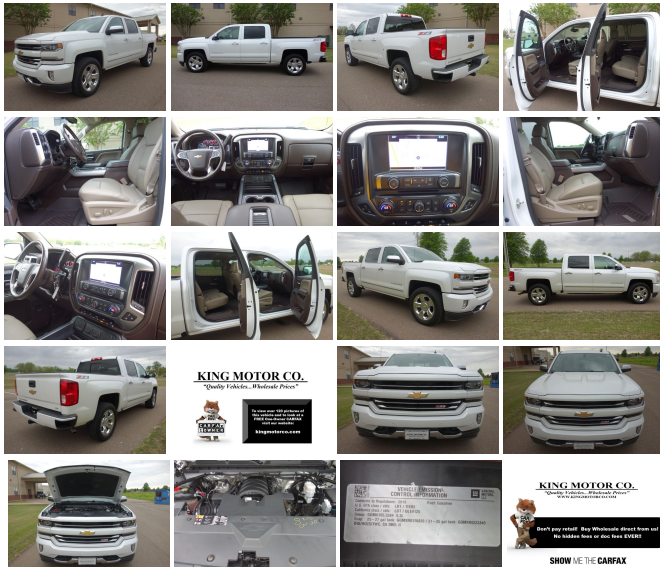

2016 Chevrolet Silverado 1500 LTZ Z71 4X4

View this car on our website at kingmotorco.com/7293661/ebrochure

Our Price **\$27,950**

Specifications:

Year:	2016
VIN:	3GCUKSEC9GG277889
Make:	Chevrolet
Stock:	277889
Model/Trim:	Silverado 1500 LTZ Z71 4X4
Condition:	Pre-Owned
Body:	Pickup Truck
Exterior:	[G1W] Iridescent Pearl Tricoat
Engine:	EcoTec3 5.3L V8 355hp 383ft. lbs.
Interior:	Cocoa/Dune Leather
Transmission:	8-Speed Shiftable Automatic
Mileage:	128,039
Drivetrain:	4 Wheel Drive
Economy:	City 15 / Highway 21

Here is your chance to own an immaculate 2016 Chevrolet Silverado LTZ Crew Cab Z71 4X4!

This is a CARFAX Certified Arkansas One-Owner truck with no previous accidents or problems of any kind! It is a non-smoker's truck with no stains or odors whatsoever! This is local new-truck trade-in that is loaded with equipment including:

Step into the realm of unbridled power and refined luxury with this impeccable 2016 Chevrolet Silverado 1500 LTZ, a truck that harmoniously blends robust performance with an aura of sophistication. Dressed in a pristine white exterior, this Silverado makes a statement of pure elegance on the road, turning heads with its commanding presence. The tan leather interior invites you into a cabin that is both comfortable and indulgent, providing a serene oasis away from the hustle and bustle of daily life.

This 2016 Chevrolet Silverado 1500 LTZ is not just another truck on the market; it's a statement of class, a beacon of performance, and a symbol of durability.

It's a vehicle that doesn't just meet expectations; it surpasses them. It's a vehicle that doesn't just take you from point A to point B; it transforms every drive into a moment to be savored.