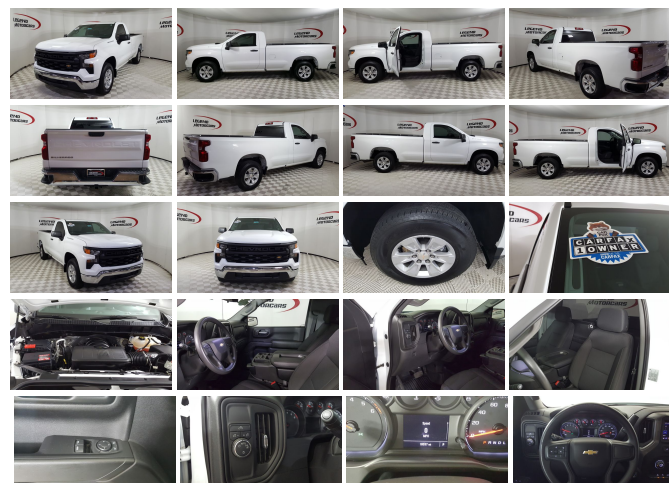

2022 Chevrolet Silverado 1500 Work Truck

View this car on our website at legendmotorcarscarrollton.com/7293604/ebrochure

Sale Price **\$28,580**

Specifications:

Year:	2022
VIN:	3GCNAAED0NG684278
Make:	Chevrolet
Stock:	C2085
Model/Trim:	Silverado 1500 Work Truck
Condition:	Pre-Owned
Body:	Pickup Truck
Exterior:	[GAZ] Summit White
Engine:	EcoTec3 5.3L V8
Interior:	Jet Black Cloth
Mileage:	18,037
Drivetrain:	Rear Wheel Drive
Economy:	City 16 / Highway 21

One Owner, Power Lock and release Ez Lift tailgate, Cruise Control, Lane Keeping assist, Pre-collision warning, Alloy wheels, Backup camera, Bluetooth, 7" touchscreen, Wired Apple CarPlay and Android Auto, Full Bed liner, Class III trailer hitch, 4 and 7 Pin connectors

Snapshot

2022 CHEVROLET SILVERADO 1500 WORK TRUCK

No accidents or damage reported to CARFAX

3 Service history records

CARFAX 1-Owner vehicle

Rental vehicle

Last owned in Arizona

18,030 Last reported odometer reading

- Air filtration- Front air conditioning- Capless fuel filler system
- Multi-function remote: keyless entry- Power outlet(s): 12V front- Power steering
- Push-button start- Sun visors- Clock- Digital odometer- External temperature display
- Multi-function display- Powertrain hour meter- Trip odometer
- Front seat type: 40-20-40 split bench