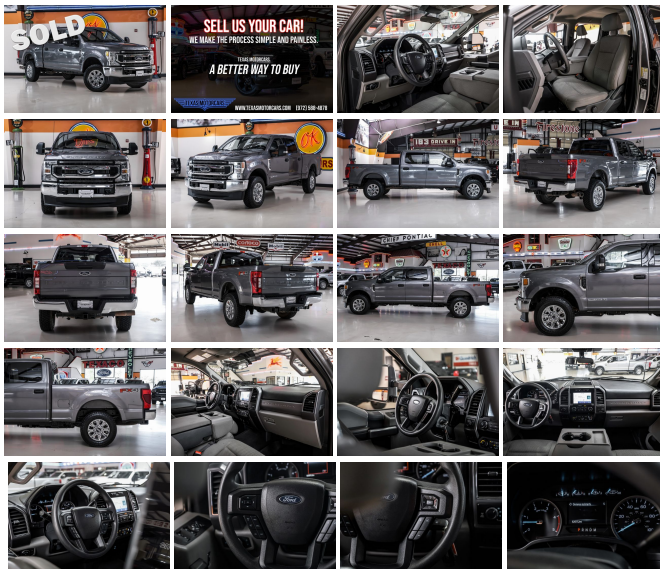

## Specifications:

<b>Year:</b>	2022
<b>VIN:</b>	1FT7W2BT3NEE21463
<b>Make:</b>	Ford
<b>Stock:</b>	E21463
<b>Model/Trim:</b>	F-250 Super Duty XLT 4x4
<b>Condition:</b>	Pre-Owned
<b>Body:</b>	Pickup Truck
<b>Exterior:</b>	[M7] Carbonized Gray
<b>Engine:</b>	Power Stroke 6.7L Biodiesel Turbo V8 475hp 1050ft. lbs.
<b>Interior:</b>	Medium Earth Gray Cloth
<b>Transmission:</b>	10-Speed Shiftable Automatic
<b>Mileage:</b>	62,017
<b>Drivetrain:</b>	4 Wheel Drive

## 2022 Ford F-250 Super Duty XLT 4x4

Prepare to be wowed by the strength, capability, and advanced technology of the 2022 Ford F-250 Super Duty XLT 4x4. This powerhouse truck, cloaked in a sleek gray exterior, it's a statement of rugged elegance and unyielding performance. The interior mirrors the exterior's sophistication with comfortable gray cloth seats that welcome you into a cabin designed for the modern driver.

The Power Stroke 6.7L Biodiesel Turbo V8 engine clocks 475 horsepower and a colossal 1050 ft. lbs. of torque. This engine is not just about raw power; it's about intelligent strength, paired with a 10-Speed Shiftable Automatic transmission that ensures smooth and efficient shifting, whether you're cruising on the highway or navigating through rough terrain.

deviation sensors and FordPass Connect app compatibility are the cherries on top, providing convenience and control at your fingertips.

This truck is not just a vehicle; it's a partner that stands ready to take on any challenge with you. Don't miss the opportunity to own a piece of Ford's legendary Super Duty lineup – a true embodiment of American strength and innovation.