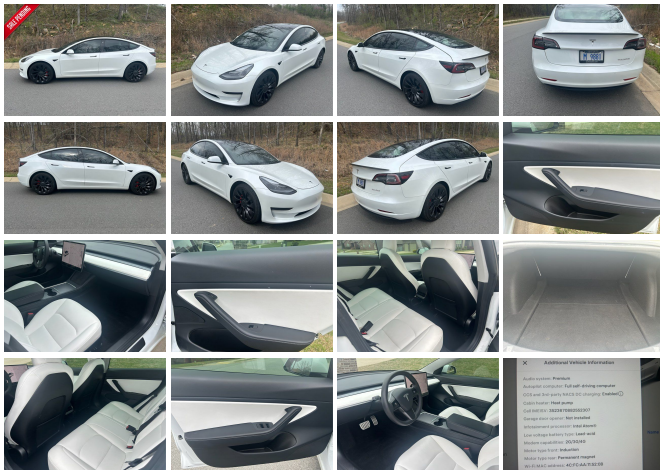

# 2021 Tesla Model 3 Performance

View this car on our website at [evolveauto.com/7293552/ebrochure](https://evolveauto.com/7293552/ebrochure)

Our Price **\$31,500**

## Specifications:

<b>Year:</b>	2021
<b>VIN:</b>	5YJ3E1EC6MF936350
<b>Make:</b>	Tesla
<b>Stock:</b>	10313
<b>Model/Trim:</b>	Model 3 Performance
<b>Condition:</b>	Pre-Owned
<b>Body:</b>	Sedan
<b>Exterior:</b>	WHITE
<b>Engine:</b>	Electric 450hp 471ft. lbs.
<b>Interior:</b>	Black Leatherette
<b>Transmission:</b>	1-Speed Direct-Drive Automatic
<b>Mileage:</b>	31,463
<b>Drivetrain:</b>	All Wheel Drive
<b>Economy:</b>	City 118 / Highway 107

**Exterior**

- Door handle color: chrome- Front bumper color: body-color
- Mirror color: body-color with chrome accents- Rear spoiler: lip
- Rear spoiler color: carbon fiber- Rear trunk/liftgate: power operated
- Daytime running lights: LED- Exterior entry lights: approach lamps- Front fog lights: LED
- Taillights: LED- Side mirror adjustments: power- Side mirrors: auto-dimming
- Moonroof / Sunroof: panoramic- Tire Pressure Monitoring System
- Wheels: aluminum alloy- Front wipers: rain sensing- Tinted glass
- Window defogger: rear