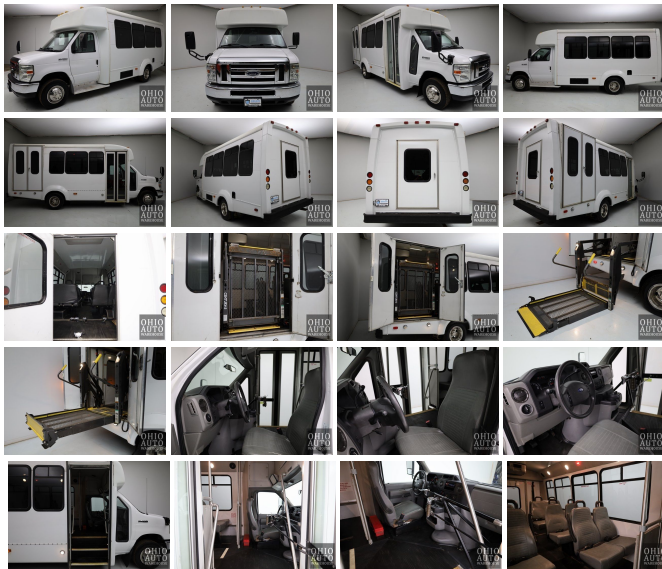

# 2009 Ford E-450SD Base 13 Passenger Bus Wheelchair Lift We Finance

View this car on our website at [ohioautowarehouse.com/7293498/ebrochure](http://ohioautowarehouse.com/7293498/ebrochure)

Today's Price **\$23,000**

## Specifications:

<b>Year:</b>	2009
<b>VIN:</b>	1FDFE45SX9DA52850
<b>Make:</b>	Ford
<b>Stock:</b>	7243
<b>Model/Trim:</b>	E-450SD Base 13 Passenger Bus Wheelchair Lift We Finance
<b>Condition:</b>	Pre-Owned
<b>Body:</b>	Minivan/Van
<b>Exterior:</b>	Oxford White Clearcoat
<b>Engine:</b>	Ford Triton 6.8L V10 275-305hp 410-420ft. lbs.
<b>Interior:</b>	Gray Vinyl
<b>Transmission:</b>	5-Speed Automatic with Overdrive
<b>Mileage:</b>	91,149
<b>Drivetrain:</b>	Rear Wheel Drive

This is a 2009 Ford E-450 Super Duty 13 Passenger Bus with a Wheelchair Lift featuring ONLY 91K Miles and a 6.8L Triton V10 Engine. Braun Power Wheelchair Lift, 13 Passenger Seating with Seat Belts, AM/FM Radio, and much more. Ohio Auto Warehouse LLC is located at 3533 Lesh Street NE Canton, Ohio 44705. We are just one hour south of Cleveland. Please call or email to verify vehicle availability, options and condition. Vehicles are shown by APPOINTMENT to avoid any wait time. We can be reached by Phone 3 3 0 4 3 0 0 0 0 Text 3 3 0 7 5 2 4 4 6 1 or Toll Free 8 5 5 4 3 0 AUTO (2886). We have financing available with local and national banks with approved credit. More pictures & info on this vehicle at OhioAutoWarehouse.com Extended Service Agreements, vehicle history reports and 3rd party inspections are available upon request for all vehicles. We ship all over the United States at a guaranteed or quoted rate. CAR GURUS shipping rates are for normal sized vehicles only. passenger buss wheelchair lift