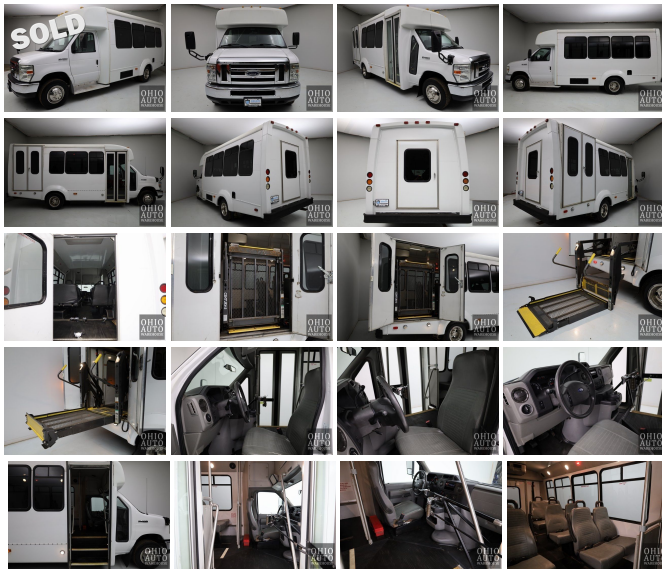

2009 Ford E-450SD Base 13 Passenger Bus Wheelchair Lift We Finance

View this car on our website at ohioautowarehouse.com/7293498/ebrochure

Today's Price **\$22,000**

Specifications:

Year:	2009
VIN:	1FDFE45SX9DA52850
Make:	Ford
Stock:	7243
Model/Trim:	E-450SD Base 13 Passenger Bus Wheelchair Lift We Finance
Condition:	Pre-Owned
Body:	Minivan/Van
Exterior:	Oxford White Clearcoat
Engine:	Ford Triton 6.8L V10 275-305hp 410-420ft. lbs.
Interior:	Gray Vinyl
Transmission:	5-Speed Automatic with Overdrive
Mileage:	91,149
Drivetrain:	Rear Wheel Drive

This is a 2009 Ford E-450 Super Duty 13 Passenger Bus with a Wheelchair Lift featuring ONLY 91K Miles and a 6.8L Triton V10 Engine. Braun Power Wheelchair Lift, 13 Passenger Seating with Seat Belts, AM/FM Radio, and much more. Ohio Auto Warehouse LLC is located at 3533 Lesh Street NE Canton, Ohio 44705. We are just one hour south of Cleveland. Please call or email to verify vehicle availability, options and condition. Vehicles are shown by APPOINTMENT to avoid any wait time. We can be reached by Phone 3 3 0 4 3 0 0 0 0 Text 3 3 0 7 5 2 4 4 6 1 or Toll Free 8 5 5 4 3 0 AUTO (2886). We have financing available with local and national banks with approved credit. More pictures & info on this vehicle at OhioAutoWarehouse.com Extended Service Agreements, vehicle history reports and 3rd party inspections are available upon request for all vehicles. We ship all over the United States at a guaranteed or quoted rate. CAR GURUS shipping rates are for normal sized vehicles only. passenger buss wheelchair lift

****Step Aboard the 2009 Ford E-450SD – Your Ultimate Passenger Transport Solution****

Are you ready to elevate your transport business or organization's mobility with a reliable, spacious, and accommodating vehicle? Look no further than the 2009 Ford E-450SD Base 13 Passenger Bus with a Wheelchair Lift – now available and ready to serve your diverse passenger needs!