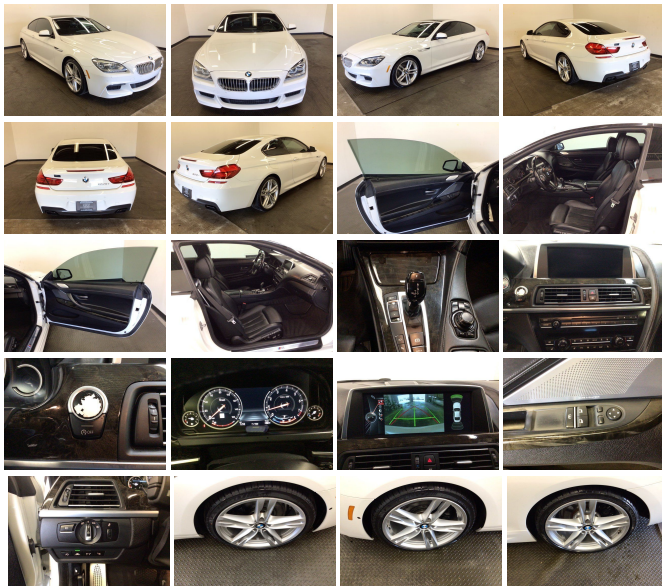

Power moonroof, 12 Speakers, 19" x 8.5" Star-Spoke (Style 367) Wheels, 20" x 8.5" Fr & 20" x 9.0" Rr (Style 373M) Wheels, 3-Spoke Leather-Wrapped M Sport Steering Wheel, 4-Wheel Disc Brakes, ABS brakes, Active Blind Spot Detection, Active Driving Assistant, Adaptive Full LED Headlights, Aerodynamic Kit, Air Conditioning, Alloy wheels, AM/FM radio: SiriusXM, Anthracite Alcantara Headliner, Anti-whiplash front head restraints, Auto tilt-away steering wheel, Auto-dimming door mirrors, Auto-dimming Rear-View mirror, Automatic High Beams, Automatic temperature control, Bang & Olufsen Sound System, Brake assist, Bumpers: body-color, CD player, Ceramic Control Surrounds, Contrast Stitching, Delay-off headlights, Driver door bin, Driver vanity mirror, Dual front impact airbags, Dual front side impact airbags, DVD-Audio, Dynamic Digital Instrument Cluster, Electronic Stability Control, Emergency communication system: BMW Assist eCall, Enhanced USB & Bluetooth (DISC), Exterior Parking Camera Rear, Four wheel independent suspension, Front anti-roll bar, Front Bucket Seats, Front Center Armrest, Front dual zone A/C, Front fog lights, Front reading lights, Front Ventilated Seats, Fully automatic headlights, Garage door transmitter, Genuine wood console insert, Genuine wood dashboard insert, Genuine wood door panel insert, Head restraints memory, Head-Up Display (HUD), Headlight cleaning, Heated door mirrors, Heated front seats, Heated Power Front Multi-Contour Bucket Seats, High intensity discharge headlights: Bi-xenon, Illuminated entry, Increased Top Speed Limiter, Instrument Panel w/Leather Finish, Knee airbag, Leather Shift Knob, Leather steering wheel, LED Fog Lights, Low tire