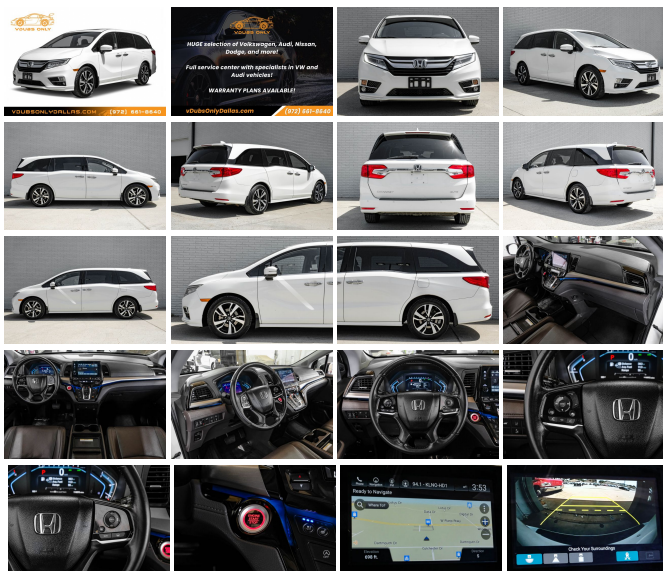

2019 Honda Odyssey Elite

View this car on our website at vdubsonlydallas.com/7293460/ebrochure

Price **\$21,490**

Specifications:

Year:	2019
VIN:	5FNRL6H90KB040166
Make:	Honda
Stock:	040166
Model/Trim:	Odyssey Elite
Condition:	Pre-Owned
Body:	Minivan/Van
Exterior:	White
Engine:	3.5L V6 280hp 262ft. lbs.
Interior:	Gray
Transmission:	10-Speed Shiftable Automatic
Mileage:	129,997
Drivetrain:	Front Wheel Drive
Economy:	City 19 / Highway 28

VDUBSONLYDALLAS.COM (972) 661-8640

Our Location :

2019 Honda Odyssey Elite

vDubs Only - 972-661-8640 - View this car on our website at vdubsonlydallas.com/7293460/ebrochure

Installed Options

Interior

- Air filtration- Front air conditioning: automatic climate control
- Front air conditioning zones: dual- Humidity/dewpoint sensors
- Rear air conditioning: automatic climate control- Floor mat material: carpet
- Floor mats: front- Heated steering wheel- Steering wheel trim: leather
- Adaptive cruise control- Ambient lighting: color
- Autonomous lane guidance: lane centering- Capless fuel filler system- Cargo area light
- Conversation mirror- Memorized settings: 2 driver- Power outlet(s): 115V front
- Power steering: variable/speed-proportional- Push-button start
- Rearview mirror: auto-dimming- Remote engine start- Steering wheel: tilt and telescopic
- Sunshade: side window- Universal remote transmitter: Homelink - garage door opener
- Vacuum- Wireless charging station: front- Clock- Compass- Digital odometer
- External temperature display- Instrument cluster screen size: 7 in.- Multi-function display
- Powertrain hour meter- Trip odometer- Driver seat: heated
- Driver seat power adjustments: 12- Front seat type: captains chairs
- Passenger seat: heated- Rear seat folding: split- Rear seat type: 40-20-40 split bench
- Third row seat folding: flat- Third row seat type: 40-60 split bench
- Upholstery: leather-trimmed