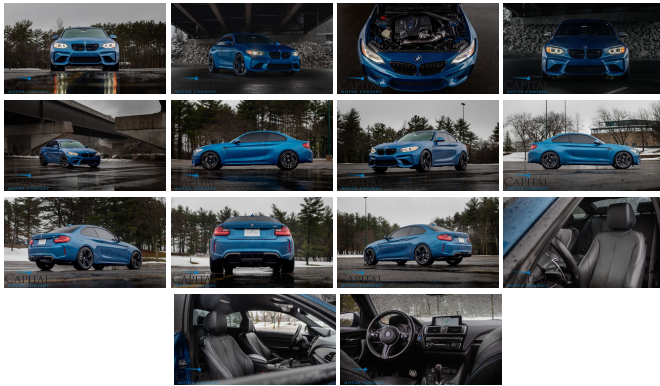

2017 BMW M2 Coupe with Dinan Intake, Executive Pkg, Nav, Heated Seats and Apple CarPlay

View this car on our website at capitalmotorcompany.com/7293452/ebrochure

Your Price **\$41,950**

Specifications:

| | |
|----------------------|--|
| Year: | 2017 |
| VIN: | WBS1H9C54HV786482 |
| Make: | BMW |
| Stock: | 6112 |
| Model/Trim: | M2 Coupe with Dinan Intake, Executive Pkg, Nav, Heated Seats and Apple CarPlay |
| Condition: | Pre-Owned |
| Body: | Coupe |
| Exterior: | [C16] Long Beach Blue Metallic |
| Engine: | 365HP Turbo 6-Cylinder |
| Interior: | Black Leather |
| Transmission: | 7-Speed M DCT with Automatic Mode |
| Mileage: | 30,661 |
| Drivetrain: | Rear Wheel Drive |
| Economy: | City 18 / Highway 26 |

We have for sale a gorgeous 2017 BMW M2 Coupe that offers a combination of sporting capability and luxury in one car that is hard to beat! This M2 has beautiful Long Beach Blue Metallic Metallic paint with tinted windows for a sleek, private appearance and the M2's bulging muscular fenders stretch to cover 19-Inch Twin-Spoke Wheels that give this car an incredible stance! We know that if you like how it looks in the pictures you will fall in love when you come to drive it.

- 365-Horsepower 3.0-Liter Turbo Inline 6-Cylinder Engine and the 7-Speed Dual-Clutch Automatic Transmission combine for an exceptionally fun combination that allows you to shift through the gears with the Steering Wheel Shift Paddles or cruise around town effortlessly in automatic mode!
 - Dinan Carbon Fiber Intake and Aftermarket Exhaust System gives this M2 a more aggressive growl and exhaust note all through the RPM range!
- Long Beach Metallic Blue Exterior
- Black Dakota Leather Upholstery with Blue Accent Stitching
- 19-Inch Twin-Spoke M-Sport Wheels
- Executive Package