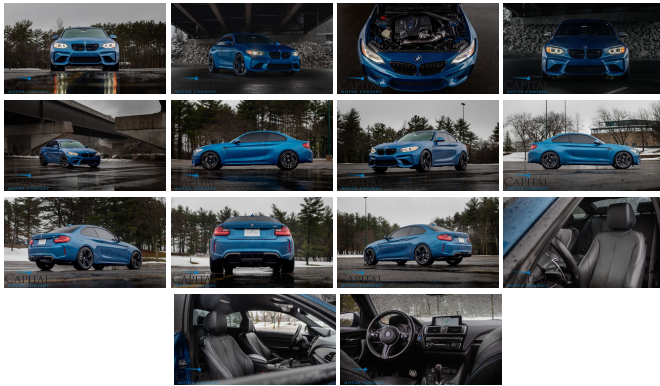

2017 BMW M2 Coupe with Dinan Intake, Executive Pkg, Nav, Heated Seats and Apple CarPlay

View this car on our website at capitalmotorcompany.com/7293452/ebrochure

Your Price **\$41,950**

Specifications:

Year:	2017
VIN:	WBS1H9C54HV786482
Make:	BMW
Stock:	6112
Model/Trim:	M2 Coupe with Dinan Intake, Executive Pkg, Nav, Heated Seats and Apple CarPlay
Condition:	Pre-Owned
Body:	Coupe
Exterior:	[C16] Long Beach Blue Metallic
Engine:	365HP Turbo 6-Cylinder
Interior:	Black Leather
Transmission:	7-Speed M DCT with Automatic Mode
Mileage:	30,661
Drivetrain:	Rear Wheel Drive
Economy:	City 18 / Highway 26

We have for sale a gorgeous 2017 BMW M2 Coupe that offers a combination of sporting capability and luxury in one car that is hard to beat! This M2 has beautiful Long Beach Blue Metallic Metallic paint with tinted windows for a sleek, private appearance and the M2's bulging muscular fenders stretch to cover 19-Inch Twin-Spoke Wheels that give this car an incredible stance! We know that if you like how it looks in the pictures you will fall in love when you come to drive it.

- 365-Horsepower 3.0-Liter Turbo Inline 6-Cylinder Engine and the 7-Speed Dual-Clutch Automatic Transmission combine for an exceptionally fun combination that allows you to shift through the gears with the Steering Wheel Shift Paddles or cruise around town effortlessly in automatic mode!
 - Dinan Carbon Fiber Intake and Aftermarket Exhaust System gives this M2 a more aggressive growl and exhaust note all through the RPM range!
- Long Beach Metallic Blue Exterior
- Black Dakota Leather Upholstery with Blue Accent Stitching
- 19-Inch Twin-Spoke M-Sport Wheels
- Executive Package