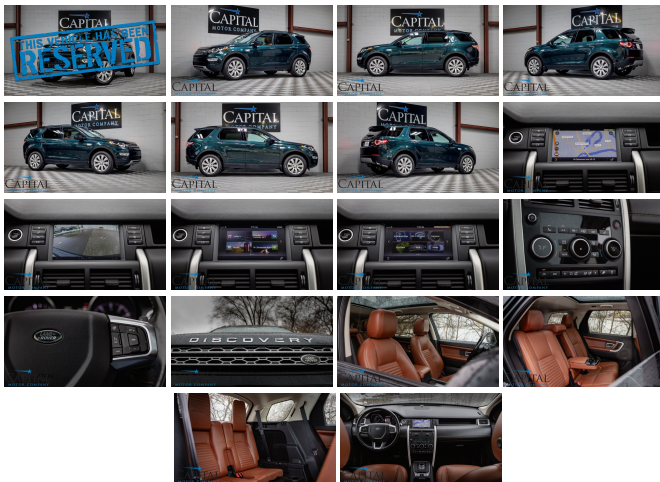

2016 Land Rover Discovery Sport HSE LUX All-Wheel Drive SUV w/3rd Row Seats, Climate Pkg & Driver Assist Plus Pkg

View this car on our website at capitalmotorcompany.com/7293430/ebrochure

Your Price **\$12,950**

Specifications:

Year:	2016
VIN:	SALCT2BG7GH578627
Make:	Land Rover
Stock:	6110
Model/Trim:	Discovery Sport HSE LUX All-Wheel Drive SUV w/3rd Row Seats, Climate Pkg & Driver Assist Plus Pkg
Condition:	Pre-Owned
Body:	SUV
Exterior:	[1AL] Aintree Green Metallic
Engine:	2.0-Liter 4-Cylinder Turbo
Interior:	Tan Leather
Transmission:	9-Speed Automatic
Mileage:	114,690
Drivetrain:	All Wheel Drive
Economy:	City 20 / Highway 26

We have for sale a beautiful 2016 Land Rover Discovery Sport HSE LUX All-Wheel Drive 7-Passenger Luxury SUV that looks and drives fantastic *and* so much to offer including luxury seating for up to 7-Passengers! It has a gorgeous *Aintree Green* paint with 19-Inch Wheels and the phenomenal 2-Tone Tan and Black Interior that gets so many compliments! If you are looking for an inexpensive luxury-oriented SUV with room for 7 passengers, then this Discovery Sport is the perfect choice!

- Traffic Sign Recognition For Navigation
- Lane Departure Warning
- Climate Comfort Package
 - Heated Leather Steering Wheel
 - Heated and Ventilated Front Seats
 - Heated Rear Seats
- Premium Surround Sound Audio System
 - Bluetooth Streaming Audio Connection
 - SiriusXM Satellite Radio Ready
 - AM/FM/CD Audio
 - Aux Audio Input
- Panoramic Power Moonroof with Sun Shade
- Split-Folding 2nd Row Seating
- Split-Folding 3rd Row Seating