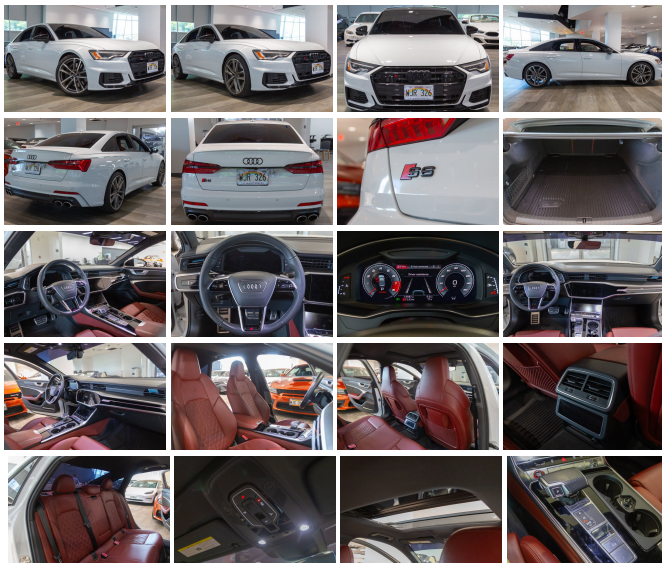

## Specifications:

<b>Year:</b>	2021
<b>VIN:</b>	WAUDFBBF26MN104292
<b>Make:</b>	Audi
<b>Stock:</b>	MN104292
<b>Model/Trim:</b>	S6 Premium Plus
<b>Condition:</b>	Pre-Owned
<b>Body:</b>	Sedan
<b>Exterior:</b>	GLACIER WHITE M
<b>Engine:</b>	2.9L Twin Turbo V6 444hp 443ft. lbs.
<b>Interior:</b>	Arras Red
<b>Transmission:</b>	8-Speed Shiftable Automatic
<b>Mileage:</b>	15,587
<b>Drivetrain:</b>	All Wheel Drive
<b>Economy:</b>	City 18 / Highway 28

Step into the world of refined performance and unparalleled luxury with the stunning 2021 Audi S6 Premium Plus. A mere glance at its impeccable white exterior will leave you breathless, while the mere thought of its sumptuous red interior beckons you to indulge in its embrace. With only 15,587 miles on the odometer, this masterpiece of German engineering is poised to deliver an exhilarating driving experience that's as close to new as it gets.

At the heart of this automotive marvel lies a potent 2.9L Twin Turbo V6 engine, a powerhouse that churns out an awe-inspiring 444 horsepower and 443 ft-lbs of torque. This engine is not just about raw power; it's about the symphony of performance that propels you forward with grace and agility. Paired with an 8-Speed Shiftable Automatic transmission, the S6 offers a driving dynamic that's both responsive and smooth, ensuring every journey is as thrilling as the last.

Speaking of soundtracks, the Bang & Olufsen premium sound system is an audiophile's dream come true. With 705 watts of pure audio power, 15 speakers, and a sublime 5.1 surround sound setup, every note is crystal clear, every beat is palpable. The addition of a subwoofer ensures that the bass lines in your music are felt just as much as heard, while speed-sensitive volume control adjusts the audio levels to match your driving speed, enveloping you in a consistent acoustic atmosphere.