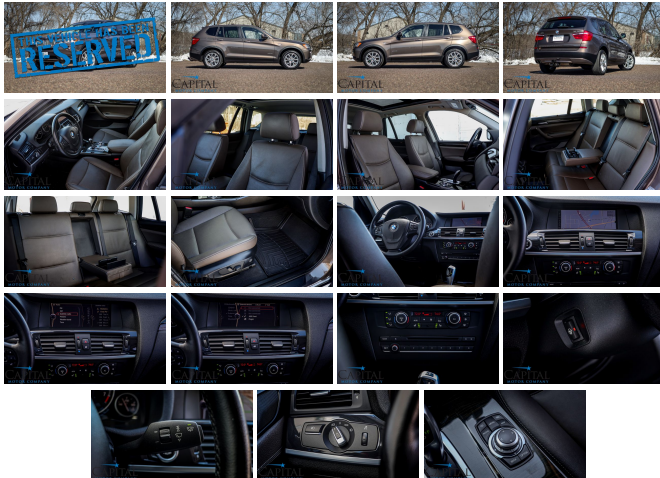

## 2012 BMW X3 xDrive35i AWD Luxury-Sport Crossover w/Nav, Backup Cam, Heated Seats, Panoramic Roof & Tow Pkg

View this car on our website at [capitalmotorcompany.com/7293308/ebrochure](http://capitalmotorcompany.com/7293308/ebrochure)

We have for sale a very nice 2012 BMW X3 xDrive35i All-Wheel Drive Luxury-Sport Crossover that has so much to offer and is a treat to drive! It has Sparkling Bronze Metallic paint with 18-Inch Y-Spoke Wheels that give this X3 an incredible stance! As you can see from the photos, this X3 is in excellent shape inside and out. If you're looking for something fun to drive with cargo capacity and something that sits up a little higher on the road than a car, this X3 is the perfect choice! We know that if you like how it looks in the pictures, you will fall in love when you come to drive it.

### Interior

- Air filtration: active charcoal- Front air conditioning: automatic climate control
- Rear vents: second row- Center console trim: wood- Dash trim: wood- Door trim: wood
- Shift knob trim: alloy- Steering wheel trim: leather- Cargo area light- Cruise control
- Memorized settings: 2 driver- Multi-function remote: keyless entry
- Power outlet(s): 12V cargo area- Power steering: variable/speed-proportional
- Push-button start- Steering wheel: tilt and telescopic- External temperature display
- Trip odometer- Driver seat power adjustments: 8- Front seat type: bucket
- Passenger seat power adjustments: 8- Rear seat folding: split
- Rear seat type: 60-40 split bench - Upholstery: leatherette