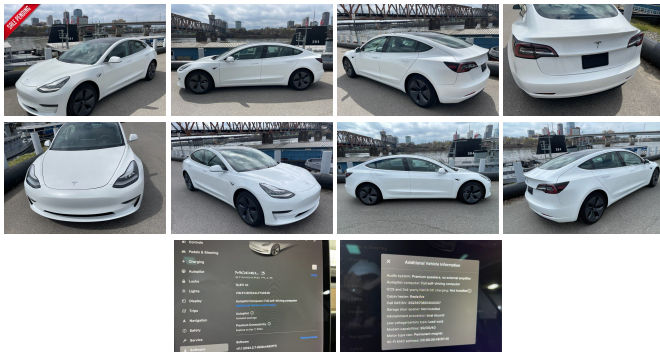

2020 Tesla Model 3 Standard Range Plus

View this car on our website at evolveauto.com/7293236/ebrochure

Our Price **\$24,999**

Specifications:

Year:	2020
VIN:	5YJ3E1EA4LF740548
Make:	Tesla
Stock:	10311
Model/Trim:	Model 3 Standard Range Plus
Condition:	Pre-Owned
Body:	Sedan
Exterior:	WHITE
Engine:	Electric 283hp 317ft. lbs.
Interior:	Black Leatherette
Transmission:	1-Speed Direct-Drive Automatic
Mileage:	14,847
Drivetrain:	Rear Wheel Drive
Economy:	City 148 / Highway 132

2020 Tesla Model 3 Standard Range Plus

Standard Autopilot

Great Condition

One Owner Vehicle with Clean History

18" Aero Wheels

Extended Warranty Available

Shipping and Financing Available

Call or Message Evolve Auto to Set Your Viewing/Test Driving Appointment

Our Location :

2020 Tesla Model 3 Standard Range Plus

E.Volve Auto - 501-904-6188 - View this car on our website at evolveauto.com/7293236/ebrochure

Installed Options

Interior

- Air filtration- Front air conditioning: automatic climate control
- Front air conditioning zones: dual- Rear vents: second row
- Center console trim: leatherette- Door trim: faux suede- Floor mat material: carpet
- Steering wheel trim: leatherette- Adaptive cruise control
- Adaptive stop and go cruise control: fully automated- Ambient lighting- Cargo area light
- Cargo cover: hard- Easy entry: power driver seat- Memorized settings: 8 driver
- Power outlet(s): 12V front- Power steering: variable/speed-proportional- Push-button start
- Rearview mirror: auto-dimming- Steering wheel: power tilt and telescopic
- Universal remote transmitter: Homelink - garage door opener - Clock Compass
- Digital odometer- External temperature display- Multi-function display- Trip odometer
- Driver seat: heated- Driver seat power adjustments: 12- Front seat type: bucket
- Passenger seat: heated- Passenger seat power adjustments: 12- Rear seat folding: split
- Rear seat type: 60-40 split bench - Upholstery: leatherette