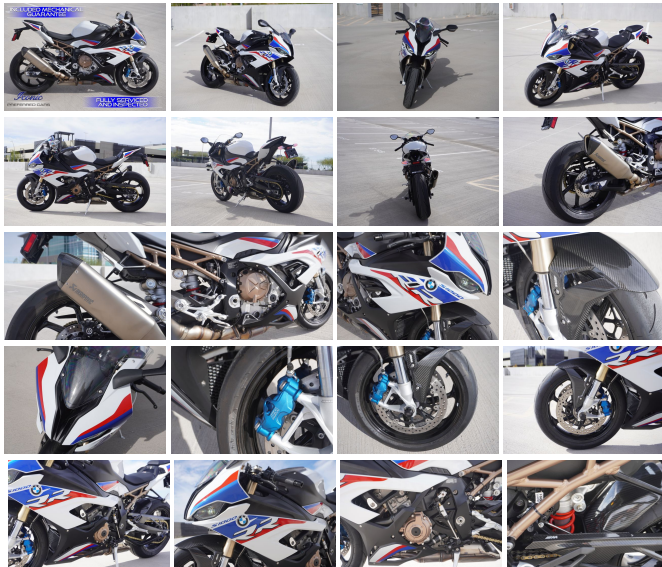

2022 BMW S 1000 RR M Edition

View this car on our website at [iconicpreferred.com/7293216/ebrochure](https://www.iconicpreferred.com/7293216/ebrochure)

Our Price **\$20,919**

Specifications:

Year:	2022
VIN:	WB10E2307N6E95262
Make:	BMW
Stock:	E95262
Model/Trim:	S 1000 RR M Edition
Condition:	Pre-Owned
Engine:	1000 cc 4 Cylinder
Exterior:	Motorsport
Mileage:	672

PLEASE CALL OR TEXT 480-843-5171 FOR APPOINTMENT. INCLUDES AN ARMOR SHEILD 50/50 GUARANTEE. THIS 2022 BMW S1000 RR M EDITION HAS A CERTIFIED CLEAN VEHICLE HISTORY REPORT AND HAS BEEN FULLY INSPECTED & RECONDITIONED FOR YOUR CONVENIENCE. WE MAKE THE EFFORT TO INSURE ALL OUR INVENTORY LOOK FLAWLESS, SO WHEN YOU WALK IN TO OUR SHOWROOM YOU WILL BE LOOKING AT THE MOST BEAUTIFUL MOTORCYCLE IN THE MARKET. THIS BMW HAS HAD A CONCOURSE DETAIL, PAINT RESTORATION, WE SPEND THE TIME AND MONEY TO INCREASE AND HELP PRESERVE THE VALUE OF YOUR NEXT MOTORCYCLE. THIS FLAWLESS BMW HAS IT ALL FROM CARBON FIBER WHEELS AND SQUENTIAL MANUAL MESHING GEARS TO A BEAUTIFUL BMW MOTORSPORTS PAINT SCHEME AN UPGRADED AKRAPOVIC EXHAUST SYSTEM. COME DOWN TO OUR ALL INDOOR AND CLIMATE CONTROLLED SHOWROOM TODAY LOCATED IN SUNNY TEMPE, ARIZONA AND SEE FOR YOURSELF. PLEASE CALL OR TEXT (480)843-5171 FOR APPOINTMENT. THIS LOW ADVERTISED PRICE IS AN INTERNET CASH SPECIAL, CUSTOM TAILORED FINANCING IS AVAILABLE. WE OFFER KELLY BLUE BOOK FAIR TRADE-IN VALUE ON MOST TRADES, HONEST AND FRIENDLY STAFF, 3 MONTH 3,000 MILE GUARANTEE AND DISCOUNTED PARTS & SERVICE FOR ALL CUSTOMERS. ARE YOU TIRED OF LOOKING AT CARS OTHER DEALERS ADVERTISE AS PERFECT CONDITION AND COME TO FIND OUT THEY ARE NOT WHAT YOU EXPECTED? YOU NEED TO SEE THE INVENTORY AT ICONIC PREFERRED CARS. WE TAKE PRIDE IN STOCKING THE CLEANEST CARS AT COMPETITIVE PRICES. ICONIC PREFERRED CARS SERVING AZ FOR OVER 27 YEARS. "IF I WOULDN'T PARK IT IN MY OWN GARAGE, YOU BET YOU WON'T FIND IT AT MY DEALERSHIP".