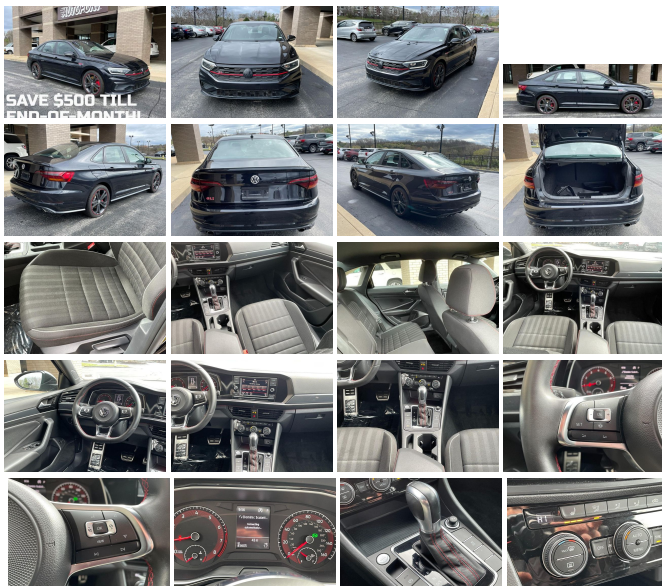

2019 Volkswagen Jetta GLI 35th Anniversary Edition

View this car on our website at autoportstl.com/7293186/ebrochure

Our Price **\$17,997**

Specifications:

Year:	2019
VIN:	3VW6T7BU8KM177743
Make:	Volkswagen
Stock:	GP24155
Model/Trim:	Jetta GLI 35th Anniversary Edition
Condition:	Pre-Owned
Body:	Sedan
Exterior:	[2T2T] Deep Black Pearl
Engine:	2.0L Turbo I4 228hp 258ft. lbs.
Interior:	Titan Black w/ Red Stitching Cloth
Transmission:	7-Speed Double Clutch
Mileage:	85,598
Drivetrain:	Front Wheel Drive
Economy:	City 25 / Highway 32

BEST SELECTION OF
LOW MILE
GREAT VALUE
IMPORTS IN
ST. LOUIS!

< PROUD TO
PRESENT THIS >

<< 2019
VOLKSWAGEN GLI
35TH ANNIVERSARY

35TH ANNIVERSARY

ED. >>

*WHAT DO YOU WANT TO
KNOW:*

<> WE WANT TO EARN YOUR
BUSINESS!

<> SALE PRICED FOR A FAST
SALE!

<> ONE OWNER NEW CAR
TRADE IN

<> CLEAN CARFAX HISTORY

<> HAS NEVER BEEN IN
ACCIDENT

<> SERVICE RECORDS

<> MUCH, MUCH MORE

Step into the realm of exhilarating performance and timeless sophistication with the 2019 Volkswagen Jetta GLI 35th Anniversary Edition. Cloaked in a sleek black exterior, this automotive masterpiece is the epitome of German engineering and style. The Jetta GLI isn't just a car; it's a statement—a testament to 35 years of iconic design and driving passion that Volkswagen has celebrated with this exclusive edition.

Let's talk heart and soul—the

engine. Beneath the hood lies a potent 2.0L Turbo I4 powerplant, a marvel of modern technology that churns out an awe-inspiring 228 horsepower and 258 ft. lbs. of torque. This engine isn't just about raw power; it's about the finesse of turbocharged performance that delivers both exhilarating acceleration and refined cruising capabilities. Whether you're navigating city streets or opening up on the highway, the Jetta GLI responds with a symphony of engineering excellence that's music to any driver's ears.