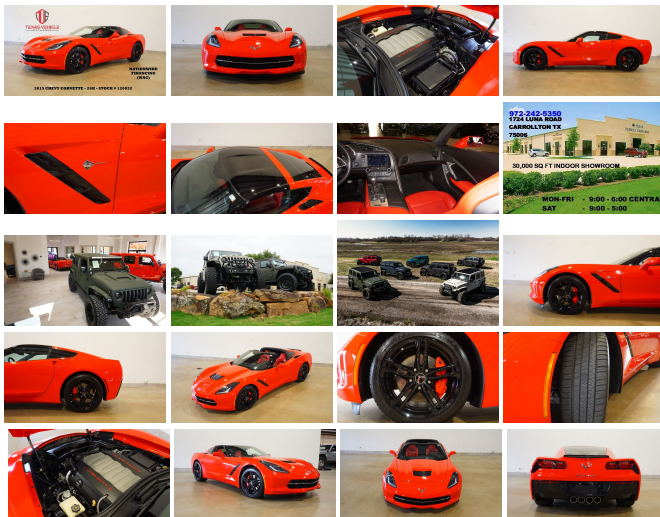

2015 Chevrolet Corvette Stingray Coupe 2LT 7 SPD,HUD,HTD/COOL LTH,BLK WHLS,26K

View this car on our website at tveauto.com/7293157/ebrochure

Our Price **\$42,900**

Specifications:

Year:	2015
VIN:	1G1YC2D75F5120832
Make:	Chevrolet
Stock:	120832
Model/Trim:	Corvette Stingray Coupe 2LT 7 SPD,HUD,HTD/COOL LTH,BLK WHLS,26K
Condition:	Pre-Owned
Body:	Coupe
Exterior:	[GKZ] Torch Red
Engine:	6.2L V8 455hp 460ft. lbs.
Interior:	Adrenaline Red Leather
Transmission:	7-Speed Manual
Mileage:	26,577
Drivetrain:	Rear Wheel Drive
Economy:	City 17 / Highway 29

NATION WIDE FINANCING

SUBMIT CREDIT APP WWW.TVEAUTO.COM

OR CALL 972-242-5350

2015 CHEVROLET CORVETTE STINGRAY
2LT COUPE, 6.2L V8 ENGINE, 7 SPEED
MANUAL TRANSMISSION, ONLY 26K,
TORCH RED W/ADRENALINE RED LEATHER
INTERIOR, CARFAX REPORTS 4 OWNERS
NO ACCIDENTS, APPEARS TO BE A NON-
SMOKER, 2LT PREFERRED EQUIPMENT
GROUP (\$4,160.00), RED PAINTED
CALIPERS (\$595.00), PUSH BUTTON START,
HEAD-UP DISPLAY, REMOVABLE HARD
TOP, BACK-UP CAMERA, POWER

WINDOWS, POWER DOOR LOCKS, POWER HEATED MIRRORS, POWER TILT/TELESCOPE STEERING WHEEL WITH AUDIO & CRUISE CONTROLS, DUAL POWER HEATED & COOLED BUCKET SEATS WITH DRIVER 2 MEMORY POSITION, TRACTION CONTROL, ACTIVE HANDLING, ICE COLD A/C, DUAL CLIMATE CONTROL, BOSE AM/FM/XM STEREO, BLUETOOTH, SELF DIMMING REAR VIEW MIRROR, ONSTAR, HOMELINK GARAGE CONTROLS, DUAL LIGHTED VANITY MIRRORS, CARGO COVER, FLOOR MATS, OWNER'S MANUAL, 2 KEYS/2 REMOTES. 18 & 19" GLOSS BLACK ALUMINUM WHEELS, FRONT TIRES ARE MICHELIN 245/40ZR/18, REAR TIRES ARE MICHELIN 285/30ZR/19. RUNS AND DRIVES GREAT. GIVE US A CALL @ 972-242-5350 OR STOP BY FOR A TEST DRIVE. 1724 LUNA RD IN CARROLLTON - 2 MILES NORTH OF 635. CLICK ON CARFAX ICON TO VIEW A FULL REPORT AT NO COST TO YOU.