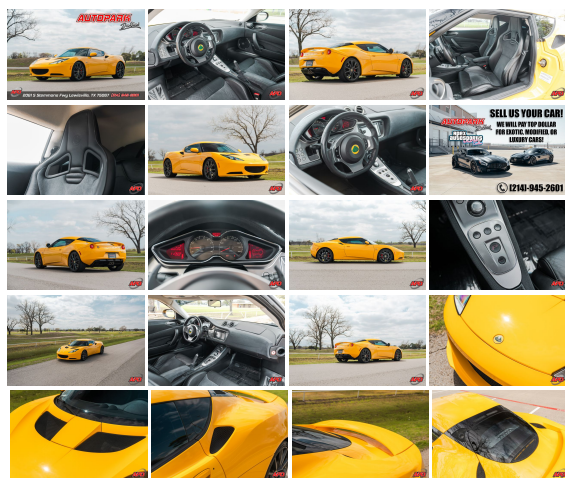

## 2013 Lotus Evora 2+2

View this car on our website at [autoparkdallas.com/7293146/ebrochure](http://autoparkdallas.com/7293146/ebrochure)

Website Price **\$56,995**

### Specifications:

<b>Year:</b>	2013
<b>VIN:</b>	SCCLMDTU5DHA10023
<b>Make:</b>	Lotus
<b>Stock:</b>	1883
<b>Model/Trim:</b>	Evora 2+2
<b>Condition:</b>	Pre-Owned
<b>Body:</b>	Coupe
<b>Exterior:</b>	[T12] Solar Yellow
<b>Engine:</b>	3.5L V6 276hp 258ft. lbs.
<b>Interior:</b>	Ebony Suede/Leather
<b>Transmission:</b>	TRANSMISSION: LOTUS INTELLIGENT PRECISION SHIFT 6-SPEED AUTOMATIC GEARBOX
<b>Mileage:</b>	19,639
<b>Drivetrain:</b>	Rear Wheel Drive
<b>Economy:</b>	City 18 / Highway 26

AutoPark Dallas is thrilled to offer you this British Exotic Solar Yellow 2013 Lotus Evora 2+2 for sale! The Evora marks a turning point for the British maker, a beautiful designed exterior and top of the line luxurious interior. The Lotus may be small and seem none threatening, but it holds tight to the road and takes any curve with ease. Reliability is also a plus with the Evora(s), as they are powered by the Toyota's V6 engine that Lotus tuned to achieve the 276 horses that this two door sport coupe has all while weighing a simple 3,046 pounds! DO! NOT! HESITATE!!! Come check out what hand built British Engineering can do with this Lotus Evora parked here in our indoor 16,000 Sq Ft Showroom located in Dallas , Texas amongst our inventory of 100+ other Unique / Modified and Luxury Vehicles!

### 2013 Lotus Evora 2+2

- \* Clean CarFax !\*
- \* LOW MILEAGE !\*
- \* Sport Package !\*
- \* Premium Package !\*
- \* Technology Package !\*

Solar Yellow Exterior

Black Leather & Suede Interior

Hands Free Bluetooth  
Factory Navigation  
Heated Seats  
Sport Mode  
Single-Zone Air Conditioning  
Cruise Control  
Manual Mode w/ Paddle Shifter  
3.5L V6 Engine  
6-Speed Automatic Transmission  
Rear Wheel Drive  
Professionally Detailed!  
Well Maintained!  
**\* Free CarFax Report !\***  
AND SO MUCH MORE!!!