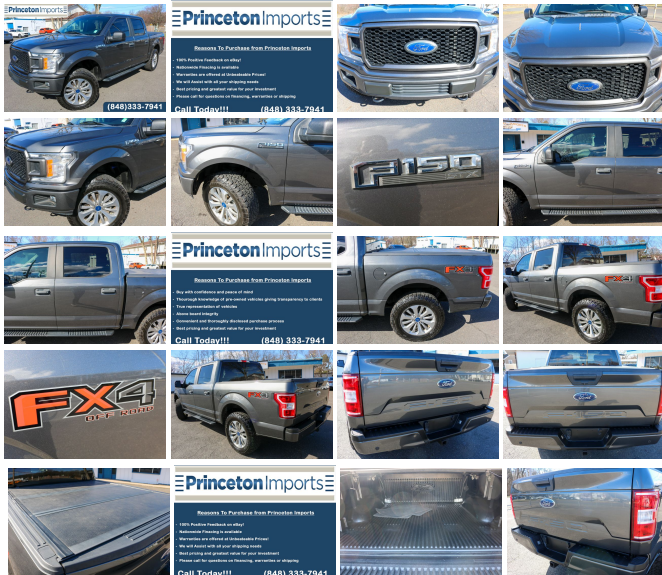

## Specifications:

Year:	2018
VIN:	1FTEW1E56JFB78282
Make:	Ford
Model/Trim:	F-150 XLT
Condition:	Pre-Owned
Body:	Pickup Truck
Exterior:	[J7] Magnetic
Engine:	5.0L V8 395hp 400ft. lbs.
Interior:	Black
Transmission:	10-Speed Shifttable Automatic
Mileage:	67,083
Drivetrain:	4 Wheel Drive
Economy:	City 16 / Highway 22

**[ WE ARE BY  
APPOINTMENT ONLY ]**

**Please Call or Text Matt:**  
**848-333-7941**

**2018 Ford F-150  
4WD**

**Check Out the  
Condition - 55+ Pics !!**

**Like New Tires All**

Around - 5.0 V8 Engine  
4WD Traction - Hard  
Tonneau Cover  
Back Up Camera -  
Super Crew Cab  
Just Serviced - Running  
Boards