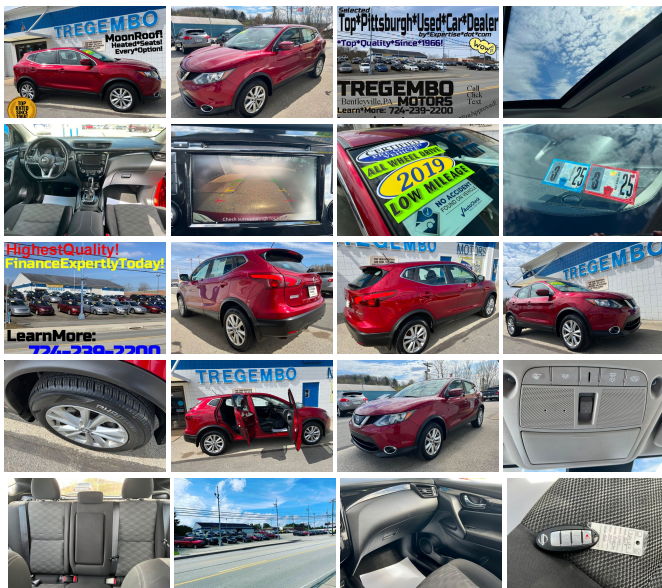

## 2019 Nissan Rogue Sport AWD SV

**Billie Sue or The Tregembo Sales Team 724-239-2200**

View this car on our website at [tregembomotors.com/7293060/ebrochure](https://tregembomotors.com/7293060/ebrochure)

Our Price **\$18,750**

**Specifications:**

**Year:** 2019  
**VIN:** JN1BJ1CR7KW320182  
**Make:** Nissan  
**Stock:** 320182  
**Model/Trim:** Rogue Sport AWD SV  
**Condition:** Pre-Owned  
**Body:** Wagon  
**Exterior:** [NBL] Scarlet Ember Tintcoat  
**Engine:** 2.0L I4 141hp 147ft. lbs.  
**Interior:** Charcoal Cloth  
**Transmission:** 7-Speed Shiftable CVT  
**Mileage:** 56,900  
**Drivetrain:** All Wheel Drive  
**Economy:** City 24 / Highway 30

Amazing, Totally LOADED, Head Turning All Wheel Drive. Scarlet Ember TriCoat Metallic with Power MoonRoof, Alloy Wheels, Foglights, Rear Spoiler, Heated Seats, Heated Wheel & Heated Power Mirrors, Dual Power Seats, Remote Start, Premium Audio & So Much More! Intelligent AWD w/ Switch Lock, Rearview Monitor, Blind Spot Warning, Intelligent Lane Intervention & Emergency Braking, Pedestrian Detection, Rear Cross Traffic Alert, LATCH, 4 Wheel Disc Brakes w/ ABS & Brake Assist, Vehicle Dynamic Control, EBD Electronic brake force distribution, TPMS, Keyless Entry. Large LCD, AM FM AUX USB, Satellite Equipped, Bluetooth, Siri Eyes Free, Hands Free Text Mess Asst, much more! Every Power Option, 60/40 Fold Flat Rear Seat. 2.0L pep w/ great MPG. 1-Owner, Clean Autocheck, Well Maintained SUV!