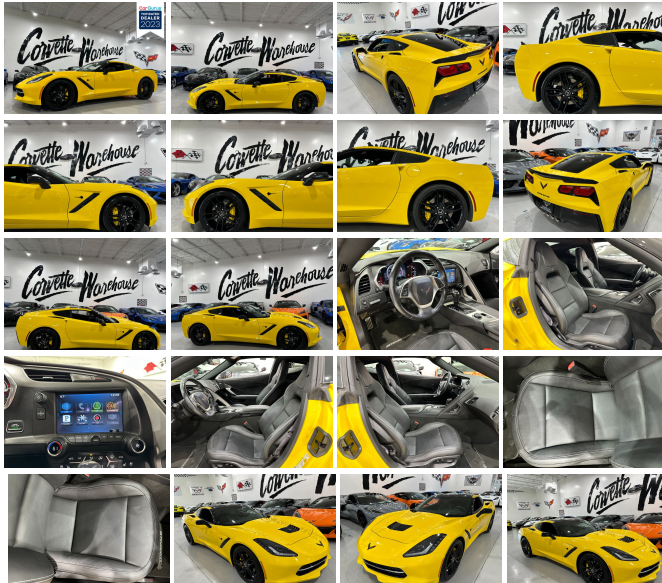

2015 Chevrolet Corvette Coupe ZF1, 2LT, NPP, UQT, J6E, Carbon Top, 33k!

View this car on our website at corvettewarehouse.com/7293020/ebrochure

Our Price **\$43,995**

Specifications:

Year:	2015
VIN:	1G1YD2D78F5116254
Make:	Chevrolet
Stock:	116254
Model/Trim:	Corvette Coupe ZF1, 2LT, NPP, UQT, J6E, Carbon Top, 33k!
Condition:	Pre-Owned
Body:	Coupe
Exterior:	[G8A] Velocity Yellow Tintcoat
Engine:	6.2L V8 455hp 460ft. lbs.
Interior:	Jet Black Leather
Transmission:	Automatic
Mileage:	33,188
Drivetrain:	Rear Wheel Drive
Economy:	City 16 / Highway 29

2015 Velocity Yellow Tintcoat / Jet Black Leather Chevrolet Corvette Stingray Coupe ZF1 , 2LT Premium Option Package, Automatic Transmission, Navigation, Carbon Exposed Fiber Top, NPP (Dual Mode Exhaust), UQT (Performance Data Video Recorder), EYT (Carbon Flash Badge Package), J6E Yellow Calipers, Sport Seats, and the GM Black Wheels with only 33k Miles!

One-Owner / Perfect Carfax!

This is the right one. It's a fully

optioned, gorgeous yellow with all the right equipment that highlights the rare yellow color for 2015. She is a one owner Corvette that has been meticulously maintained.

34,240 Corvettes were produced in 2015, of which 25,587 were Stingrays.

9,667 Coupes were produced in 2015.

Only 1,083 Velocity Yellow Corvette Coupes were made in 2015.

This 2015 Stingray Coupe comes equipped with ZF1 Package, 2LT Option Package, Navigation, Automatic Transmission, NPP dual-mode exhaust, UQT performance data video recorder, Carbon Fiber Top, power windows, power locks, power mirrors, keyless entry, removable top, sport seats, GM yellow calipers, and the GM Black Wheels. It is in one-owner ZF1 Corvette excellent showroom condition and has been highly maintained.