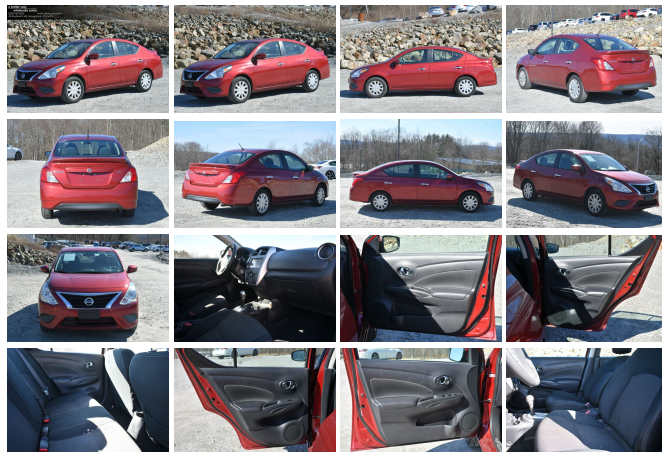

# 2019 Nissan Versa SV

View this car on our website at [abwautos.com/7292904/ebrochure](http://abwautos.com/7292904/ebrochure)

a better way  
wholesale autos

### Specifications:

<b>Year:</b>	2019
<b>VIN:</b>	3N1CN7AP3KL849115
<b>Make:</b>	Nissan
<b>Stock:</b>	849115AL
<b>Model/Trim:</b>	Versa SV
<b>Condition:</b>	Pre-Owned
<b>Body:</b>	Sedan
<b>Exterior:</b>	Red
<b>Engine:</b>	1.6L 4 Cyl 109hp 107ft. lbs.
<b>Interior:</b>	Black Cloth
<b>Transmission:</b>	Automatic
<b>Mileage:</b>	98,700
<b>Drivetrain:</b>	Front Wheel Drive
<b>Economy:</b>	City 31 / Highway 39

- Stunning red exterior paired with a sleek black cloth interior
- Economical yet robust 1.6L 4-cylinder engine with 109 horsepower
- Smooth automatic transmission for effortless driving
- Packed with technology including Bluetooth, voice-operated systems, and a 7-inch infotainment screen
- Safety-focused with front side and curtain airbags, rearview camera, and ABS

Under the hood lies a meticulously crafted 1.6L 4-cylinder engine that pumps out a sprightly 109 horsepower and 107 ft. lbs. of torque. It's the perfect balance of energy and economy, ensuring that every drive is as thrilling as it is kind to your wallet. The seamless automatic transmission promises a driving experience that's smooth and intuitive, allowing you to focus on the joy of the journey.