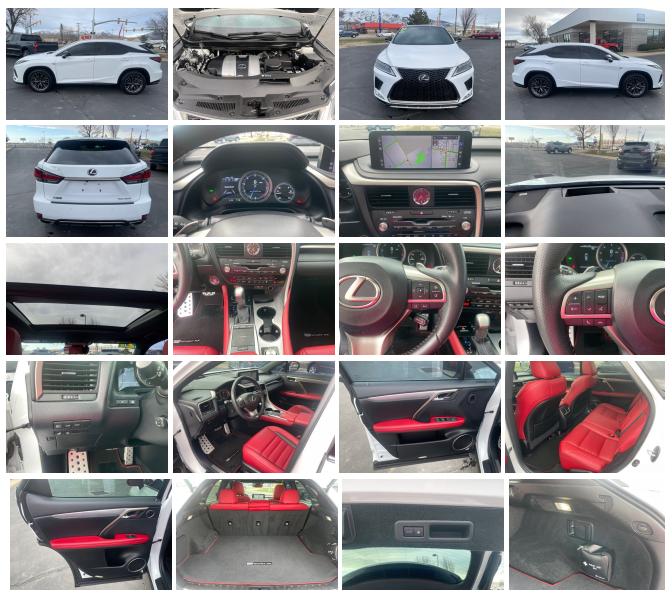

## 2021 Lexus RX 350 F SPORT Handling

View this car on our website at [premiermotorsportslc.com/7292786/ebrochure](https://premiermotorsportslc.com/7292786/ebrochure)

Our Price **\$43,995**

### Specifications:

<b>Year:</b>	2021
<b>VIN:</b>	2T2YZMDA0MG276270
<b>Make:</b>	Lexus
<b>Model/Trim:</b>	RX 350 F SPORT Handling
<b>Condition:</b>	Pre-Owned
<b>Body:</b>	SUV
<b>Exterior:</b>	Ultra White
<b>Engine:</b>	3.5L V6 295hp 267ft. lbs.
<b>Interior:</b>	Circuit Red w/Scored Aluminum Trim Leatherette
<b>Transmission:</b>	8-Speed Shifttable Automatic
<b>Mileage:</b>	43,455
<b>Drivetrain:</b>	All Wheel Drive
<b>Economy:</b>	City 19 / Highway 26

AWD F SPORT MARK LEVINSON SOUND W/12.3 NAVIGATION HEADS UP DISPLAY CARPLAY PANORAMIC MOONROOF PANORAMIC VIEW MONITOR LEXUS SAFETY SYSTEM PLUS TOUCH-FREE POWER REAR DOOR HEATED AND VENTILATED SEATS HEATED STEERING WHEEL WIRELESS CHARGER DUAL ZONE CLIMATE CONTROL PUSH BUTTON START TRIPPLE BEAM LED HEADLAMPS AUTO HIGHBEAMS FOG LAMPS HEADLAMP WASHERS POWER LIFTGATE 20" ALLOYS!! This 2021 RX350 FSPORT AWD is LOADED!!! Original MSRP over \$62,480!!! This is not your typical RX and is LOADED with all the right equipment and color combo. This ONE OWNER Vehicle has Carfax Certified and AutoCheck Assured and the Remainder of the 4YR/50,000 Bumper to Bumper and Factory 6YR/70,000 Powertrain Warranty Applies. This was a Privately Owned Vehicle not a Service Loaner (AKA Rental Car)!! Trades Welcome. Financing Available OAC. Please call to schedule an appointment and to verify availability. Thank you for Considering Premier Motorsports. Visit our website for additional pictures as well as other Pre-Owned Vehicles at [www.premiermotorsportslc.com](https://www.premiermotorsportslc.com)