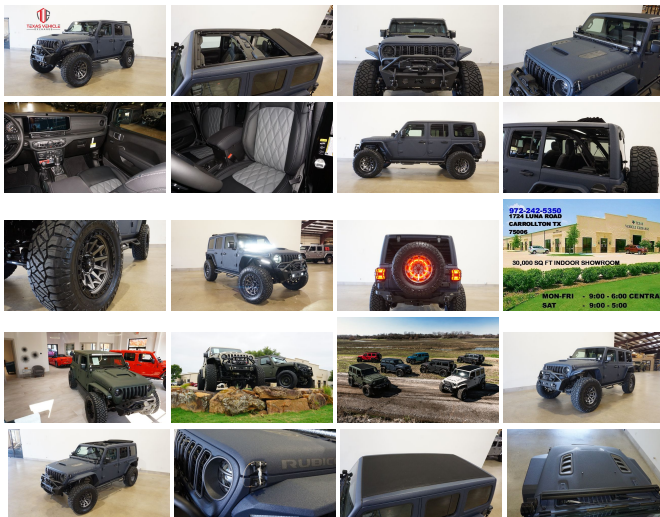

2024 Jeep Wrangler Unlimited Rubicon 4X4 SKY TOP,DUPONT KEVLAR,LIFT,LED'S

View this car on our website at tveauto.com/7292754/ebrochure

Our Price **\$106,900**

Specifications:

Year:	2024
VIN:	1C4PJXFG6RW169152
Make:	Jeep
Stock:	169152
Model/Trim:	Wrangler Unlimited Rubicon 4X4 SKY TOP,DUPONT KEVLAR,LIFT,LED'S
Condition:	Pre-Owned
Body:	SUV
Exterior:	Blue
Engine:	3.6L V6 285hp 260ft. lbs.
Interior:	Black Leather
Transmission:	8-Speed Shiftable Automatic
Mileage:	43
Drivetrain:	4 Wheel Drive

NATION WIDE FINANCING

SUBMIT CREDIT APP WWW.TVEAUTO.COM

OR CALL 972-242-5350

"FERRARI NART BLUE EDITION"

CUSTOM BUILT **KEVLAR** 2024 JEEP
WRANGLER JL UNLIMITED RUBICON 4X4
WITH 24R PACKAGE

UPGRADES INCLUDE:

* FERRARI NART BLUE KEVLAR COATING

PERMANENT BLUE REVEAL COATING
WITH ANTHRACITE ACCENTS

- * SKY ONE-TOUCH POWER TOP WITH REMOVABLE REAR QUARTER WINDOWS
- * CUSTOM ALEA BLACK & GRAY LEATHER WITH SILVER STITCHING
- * FACTORY REMOTE START
- * REMOTE PROXIMITY KEYLESS ENTRY
- * CONVENIENCE GROUP
- * SAFETY GROUP
- * TECHNOLOGY GROUP
- * FORWARD FACING TRAIL CAM
- * FACTORY 12.3 INCH TOUCH SCREEN NAVIGATION WITH HD AM/FM/SIRIUS STEREO & ALPINE PREMIUM AUDIO SYSTEM
- * FACTORY BACK-UP CAMERA
- * U-CONNECT
- * FAB FOURS STUBBY FRONT BUMPER WITH LED FOGLIGHTS
- * FRONT D-RINGS & ISOLATORS (ANTHRACITE)
- * SMITTYBILT NEW GEN 3 "X20" 10,000 LB WATERPROOF AND WIRELESS CONTROL WINCH WITH SYNTHETIC ROPE
- * FACTOR 55 PROLINK (BLACK)
- * FACTORY LED HEADLIGHTS
- * RUGGED RIDGE BLACK HEADLIGHT GUARDS
- * NEW JL CUSTOM VENTED HOOD
- * DRAKE OFF ROAD HOOD LATCHES
- * ROAD ARMOR STEALTH JL FENDER FLARES
- * DV8 OFF ROAD FRONT & REAR INNER FENDERS
- * TERAFLX 2.5" SUSPENSION LIFT KIT WITH TERAFLX FX SPORT CONTROL ARMS &