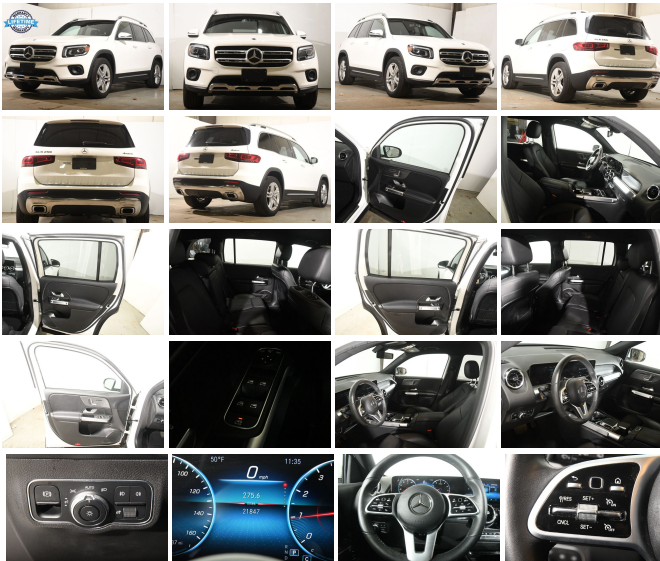

# 2020 Mercedes-Benz GLB 250 4MATIC

View this car on our website at [soundautowholesalers.com/7292635/ebrochure](https://soundautowholesalers.com/7292635/ebrochure)

No-Haggle Price **\$29,495**

## Specifications:

<b>Year:</b>	2020
<b>VIN:</b>	WDC4M4HBXLW008380
<b>Make:</b>	Mercedes-Benz
<b>Stock:</b>	6208
<b>Model/Trim:</b>	GLB 250 4MATIC
<b>Condition:</b>	Pre-Owned
<b>Body:</b>	SUV
<b>Exterior:</b>	[149] Polar White
<b>Engine:</b>	2.0L Turbo I4 221hp 258ft. lbs.
<b>Interior:</b>	Black Leatherette
<b>Transmission:</b>	8-Speed Double Clutch
<b>Mileage:</b>	21,845
<b>Drivetrain:</b>	All Wheel Drive
<b>Economy:</b>	City 23 / Highway 31

Step into the world of luxury and innovation with the exquisite 2020 Mercedes-Benz GLB 250 4MATIC, a vehicle that combines elegance with cutting-edge technology and performance. With only 21,845 miles on the odometer, this pristine white marvel is just beginning its journey and is eager to become the crown jewel of your driveway.

As you approach the GLB 250, the gleaming white exterior promises an experience of pure sophistication, while the 18-inch aluminum alloy wheels add a touch of sportiness to its refined stance. The allure of the black leatherette interior invites you inside, where comfort and style are seamlessly intertwined to create an ambiance of exclusive luxury.