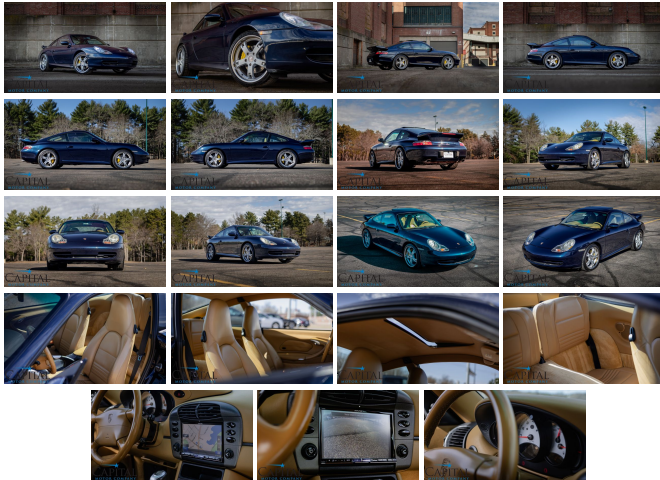

Your Price **\$36,950**

Specifications:

Year:	1999
VIN:	WP0AA2993XS623738
Make:	Porsche
Stock:	6107
Model/Trim:	911 Carrera Coupe w/6-Speed Manual, TechArt Style Rear Wing, Aero Side Skirts & 19" Wheels
Condition:	Pre-Owned
Body:	Coupe
Exterior:	[E1] Ocean Blue Metallic
Engine:	3.6-Liter Flat 6-Cylinder
Interior:	Savanna Beige Leather
Transmission:	6-Speed Manual
Mileage:	45,789
Drivetrain:	Rear Wheel Drive
Economy:	City 15 / Highway 23

We have for sale a stunning '99 Porsche 911 Carrera Coupe that is an absolute blast to drive and gets a ton of attention everywhere it goes! It has a gorgeous Ocean Blue Metallic paint over Savanna Leather Interior and it sits on 19-Inch 5-Spoke Wheels that give this 911 an incredible stance! If you are looking for a sporty, luxurious and fun to drive sports car that has a lot to offer and gets a ton of attention without costing an arm and a leg, than this 911 is the perfect choice!

- 295-Horsepower 3.4-Liter Horizontally Opposed "Flat-6" Cylinder Engine
- 6-Speed Close Ratio Manual Transmission
- 19-Inch Staggered 5-Spoke Deep Dish Wheels
- TechArt Style Rear Wing Spoiler II
- Aero Side Skirts
- Clear Fender Markers
- Touchscreen Audio/Infotainment Head Unit
 - Bluetooth Streaming Audio
 - SiriusXM Satellite Radio Capable
 - Aux/USB Audio Inputs
 - AM/FM/CD Audio
- Power Sun Roof
- Power Adjustable Seats
- Power Windows / Locks / Mirrors
- Remote Keyless Entry
- Folding Rear Seats

Installed Options

Interior

- Front air conditioning- Steering wheel trim: leather- Cruise control
- Multi-function remote: keyless entry- Power steering- Front seat type: bucket
- Upholstery: leather

Exterior