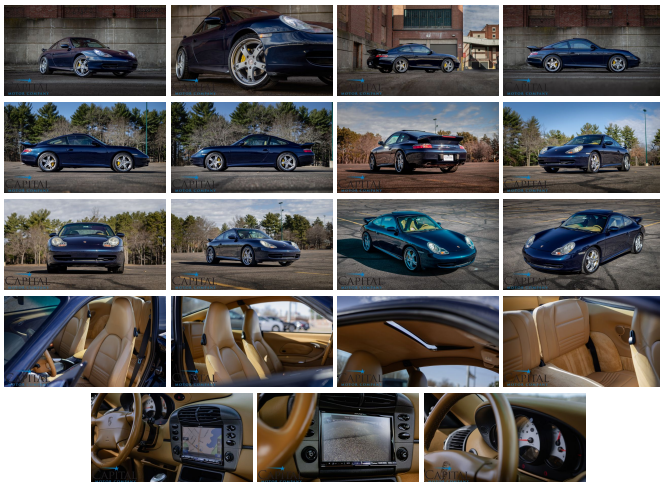

1999 Porsche 911 Carrera Coupe w/6-Speed Manual, TechArt Style Rear Wing, Aero Side Skirts & 19" Wheels

View this car on our website at capitalmotorcompany.com/7292610/ebrochure

Your Price **\$33,250**

Specifications:

Year:	1999
VIN:	WP0AA2993XS623738
Make:	Porsche
Stock:	6107
Model/Trim:	911 Carrera Coupe w/6-Speed Manual, TechArt Style Rear Wing, Aero Side Skirts & 19" Wheels
Condition:	Pre-Owned
Body:	Coupe
Exterior:	[E1] Ocean Blue Metallic
Engine:	3.6-Liter Flat 6-Cylinder
Interior:	Savanna Beige Leather
Transmission:	6-Speed Manual
Mileage:	45,789
Drivetrain:	Rear Wheel Drive
Economy:	City 15 / Highway 23

We have for sale a stunning '99 Porsche 911 Carrera Coupe that is an absolute blast to drive and gets a ton of attention everywhere it goes! It has gorgeous Ocean Blue Metallic paint over Savanna Leather Interior and it sits on 19-Inch 5-Spoke Wheels that give this 911 an incredible stance! This 911 has a *perfect history report* with zero reported accidents or concerns and as you can see from the photos, it has clearly been well cared for! If you are looking for a sporty, luxurious and fun to drive sports car that has a lot to offer and gets a ton of attention without costing an arm and a leg, than this 911 is the perfect choice!

- 295-Horsepower 3.4-Liter Horizontally Opposed "Flat-6" Cylinder Engine
- 6-Speed Close Ratio Manual Transmission
- 19-Inch Staggered 5-Spoke Deep Dish Wheels
- TechArt Style Rear Wing Spoiler II
- Aero Side Skirts
- Clear Fender Markers
- Touchscreen Audio/Infotainment Head Unit
 - Bluetooth Streaming Audio
 - SiriusXM Satellite Radio Capable
 - Aux/USB Audio Inputs
 - AM/FM/CD Audio