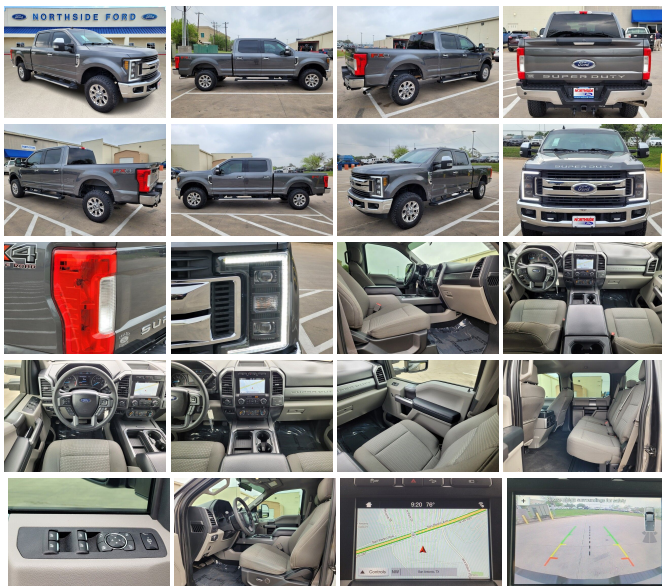

2019 Ford F-250 Super Duty XLT

View this car on our website at southsideused.com/7292599/ebrochure

Our Price **\$40,995**

Specifications:

Year:	2019
VIN:	1FT7W2B64KEF39625
Make:	Ford
Stock:	B54022A
Model/Trim:	F-250 Super Duty XLT
Condition:	Pre-Owned
Body:	Pickup Truck
Exterior:	Magnetic
Engine:	6.2L Flex Fuel V8 385hp 430ft. lbs.
Interior:	Gray
Transmission:	6-Speed Shiftable Automatic
Mileage:	48,319
Drivetrain:	4 Wheel Drive

Northside Hero Promise, 4WD, 4.2 Center-Stack Screen, 6 Angular Chrome Step Bars, 8-Way Power Driver's Seat, ABS brakes, AM/FM radio: SiriusXM, Autolock/Auto Unlock, Body-Color Door Handles w/Chrome Insert, Camper Package, Chrome Exhaust Tip, Dual front side impact airbags, Emergency communication system: 911 Assist, Exterior Parking Camera Rear, Fixed Rear-Window w/Defrost, Fog Lamps, FordPass Connect 4G Wi-Fi Modem, Fully automatic headlights, FX4 Off-Road Package, Heated Driver & Passenger Seats, Hill Descent Control, Illuminated entry, Navigation System, Off-Road Specifically Tuned Shock Absorbers, Order Code 603A, Overhead airbag, Power windows, Power-Adjustable Pedals, PowerScope Trailer Tow Mirrors w/Heat, Privacy Glass, Rear CHMSL Camera, Rear Stabilizer Bar, Rear step bumper, Remote keyless entry, Remote Start System, Reverse Sensing System, SecuriCode Driver's Side Keyless Entry Keypad, Security system, SiriusXM Radio, SYNC Communications & Entertainment System, Traction control, Unique Chrome Mirror Caps, Unique FX4 Off-Road Box Decal, Uppfitter Switches (6), Voice-Activated Navigation, Wheels: 18 Chrome PVD Aluminum, XLT Premium Package. 2019 Ford F-250SD Magnetic Metallic XLT 4WD 6-Speed Automatic 6.2L V8 EFI SOHC 16V Flex Fuel. This vehicle is located at Northside Ford. We're centrally located in the heart of San Antonio off Hwy 281 and Nakoma, just north of the airport. Recent Arrival!