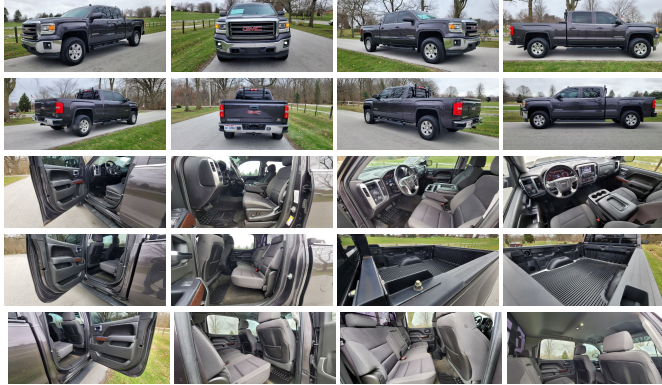

2014 GMC Sierra 1500 SLE

View this car on our website at upperclassauto.com/7292545/ebrochure

Our Price **\$18,900**

Specifications:

Year:	2014
VIN:	3GTU2UEC0EG567849
Make:	GMC
Stock:	10800
Model/Trim:	Sierra 1500 SLE
Condition:	Pre-Owned
Body:	Pickup Truck
Exterior:	Black
Engine:	EcoTec3 5.3L Flex Fuel V8 355hp 383ft. lbs.
Interior:	Black Cloth
Transmission:	6-Speed Shiftable Automatic w/Overdrive
Mileage:	123,886
Drivetrain:	4 Wheel Drive
Economy:	City 12 / Highway 16

2014 GMC Sierra 1500 SLE

Upper Class Auto - 419-310-1625 - View this car on our website at upperclassauto.com/7292545/ebrochure

Our Location :

2014 GMC Sierra 1500 SLE

Upper Class Auto - 419-310-1625 - View this car on our website at upperclassauto.com/7292545/ebrochure

Installed Options

Interior

- Front air conditioning- Floor mat material: rubber/vinyl- Floor mats: front
- Steering wheel trim: leather- Cruise control- Multi-function remote: keyless entry
- Power steering- Clock- Multi-function display- Trip odometer
- Front seat type: 40-20-40 split bench - Rear seat folding: folds up
- Rear seat type: 60-40 split bench - Upholstery: cloth

Exterior

- Front bumper color: body-color- Mirror color: body-color- Pickup bed light
- Tailgate: lift assist- Daytime running lights- Side mirrors: heated- Spare wheel type: steel
- Tire Pressure Monitoring System- Wheels: painted aluminum alloy- Power windows
- Tinted glass