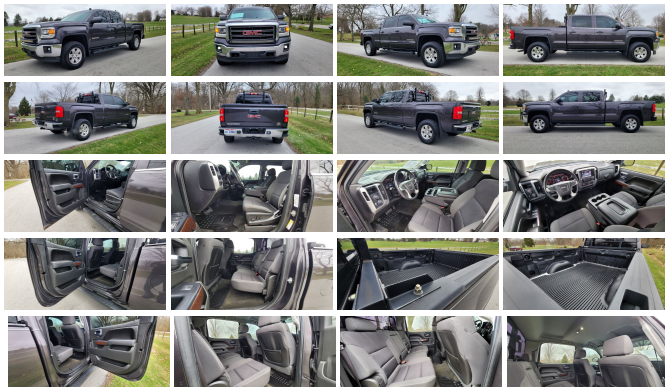

2014 GMC Sierra 1500 SLE

View this car on our website at upperclassauto.com/7292545/ebrochure

Our Price **\$18,900**

Specifications:

Year:	2014
VIN:	3GTU2UEC0EG567849
Make:	GMC
Stock:	10800
Model/Trim:	Sierra 1500 SLE
Condition:	Pre-Owned
Body:	Pickup Truck
Exterior:	Black
Engine:	EcoTec3 5.3L Flex Fuel V8 355hp 383ft. lbs.
Interior:	Black Cloth
Transmission:	6-Speed Shiftable Automatic w/Overdrive
Mileage:	123,886
Drivetrain:	4 Wheel Drive
Economy:	City 12 / Highway 16

2014 GMC Sierra 1500 SLE

Upper Class Auto - 419-310-1625 - View this car on our website at upperclassauto.com/7292545/ebrochure

Our Location :

2014 GMC Sierra 1500 SLE

Upper Class Auto - 419-310-1625 - View this car on our website at upperclassauto.com/7292545/ebrochure

Installed Options

Interior

- Front air conditioning- Floor mat material: rubber/vinyl- Floor mats: front
- Steering wheel trim: leather- Cruise control- Multi-function remote: keyless entry
- Power steering- Clock- Multi-function display- Trip odometer
- Front seat type: 40-20-40 split bench - Rear seat folding: folds up
- Rear seat type: 60-40 split bench - Upholstery: cloth

Exterior

- Front bumper color: body-color- Mirror color: body-color- Pickup bed light
- Tailgate: lift assist- Daytime running lights- Side mirrors: heated- Spare wheel type: steel
- Tire Pressure Monitoring System- Wheels: painted aluminum alloy- Power windows
- Tinted glass