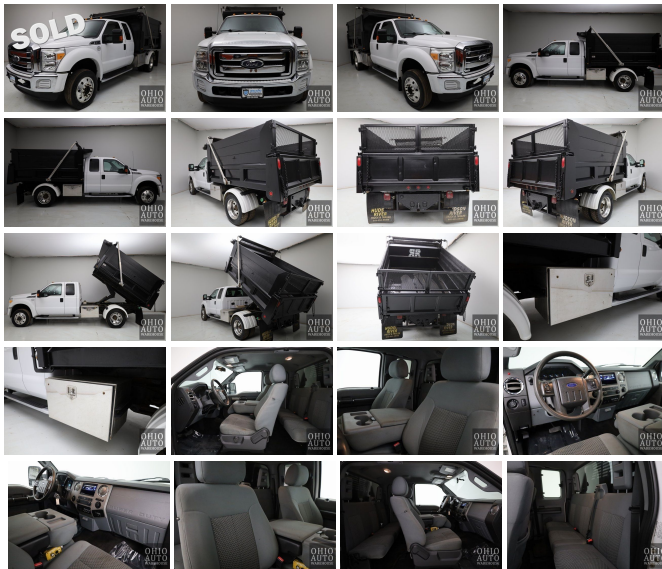

# 2015 Ford F-450SD XLT 4x4 Powerstroke DIESEL 9FT Dump Bed 1-Owner

View this car on our website at [ohioautowarehouse.com/7292420/ebrochure](http://ohioautowarehouse.com/7292420/ebrochure)

Today's Price **\$54,500**

## Specifications:

|                    |  |
|--------------------|--|
| <b>Year:</b>       | 2015   |
| <b>VIN:</b>        | 1FD0X4HT6FEA92174  |
| <b>Make:</b>       | Ford   |
| <b>Stock:</b>      | 7258   |
| <b>Model/Trim:</b> | F-450SD XLT 4x4 Powerstroke DIESEL<br>9FT Dump Bed 1-Owner |
| <b>Condition:</b>  | Pre-Owned  |
| <b>Body:</b>       | Pickup Truck   |
| <b>Exterior:</b>   | White  |
| <b>Engine:</b>     | Power Stroke 6.7L V8 300-440hp 660-<br>860ft. lbs.         |
| <b>Interior:</b>   | Steel Cloth  |
| <b>Mileage:</b>    | 60,884   |
| <b>Drivetrain:</b> | 4 Wheel Drive  |

9 FOOT DUMP BED This is a 2015 Ford F-450 Super Duty XLT 4x4 Extended Cab Dump Truck with ONLY 60K LOW MILES and a 6.7L V8 Powerstroke DIESEL Engine. 1-Owner Clean Carfax, Dump Bed is 9 FEET Long, Towing Package, 16,500# GVWR Package, 6-Speed Automatic Transmission, AM/FM/CD Audio System, Cruise Control, Power Windows, Power Locks, and much more. Ohio Auto Warehouse LLC is located at 3533 Lesh Street NE Canton, Ohio 44705. We are just one hour south of Cleveland. Please call or email to verify vehicle availability, options and condition. Vehicles are shown by APPOINTMENT to avoid any wait time. We can be reached by Phone 3 3 0 4 3 0 0 0 0 Text 3 3 0 7 5 2 4 4 6 1 or Toll Free 8 5 5 4 3 0 AUTO (2886). We have financing available with local and national banks with approved credit. More pictures & info on this vehicle at OhioAutoWarehouse.com Extended Service Agreements, vehicle history reports and 3rd party inspections are available upon request for all vehicles. We ship all over the United States at a guaranteed or quoted rate. dump truck