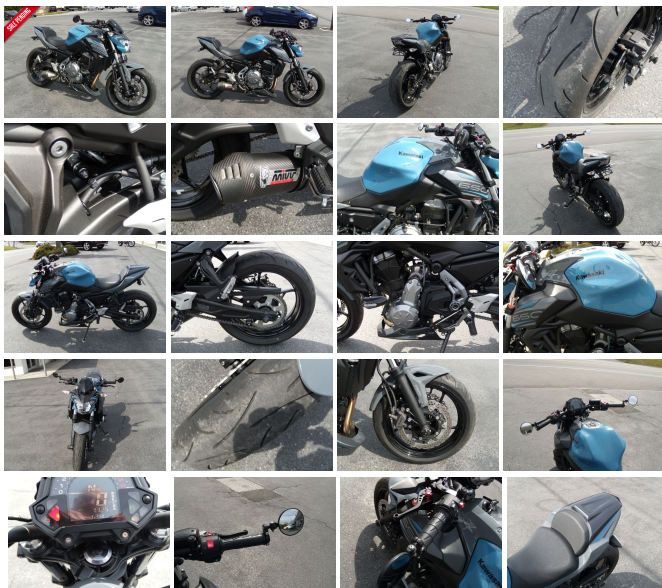

2019 Kawasaki Z650 ABS

View this car on our website at oregonpikemotors.com/7292343/ebrochure

Our Price **\$6,495**

Specifications:

Year:	2019
VIN:	JKAEREH12KDA42748
Make:	Kawasaki
Stock:	P9414GB
Model/Trim:	Z650 ABS
Condition:	Pre-Owned
Engine:	650 cc PARALLEL TWIN
Exterior:	STORM CLOUD BLUE
Transmission:	6 SPEED MANUAL
Mileage:	1,725

JUST TRADED!! 2019 KAWASAKI Z650 ABS IN STORM CLOUD BLUE WITH ONLY 1725 MILES!! ADULT OWNED!! NOT ABUSED!! UPGRADED MIRRORS - TAIL TIDY - SLIDERS - LOWERED FRONT AND REAR (LUST RACING) - MIVV EXHAUST AND MORE!! NICE CLEAN BIKE AND PRICED TO SELL AT \$6495!! DON'T MISS IT - IT'S A NICE CLEAN BIKE!! VIEW CURRENT INVENTORY AT WWW.OREGONPIKEMOTORS.COM. QUESTIONS CALL US AT 717-859-3600. SHOP AND SAVE \$\$\$\$ AT OREGON PIKE MOTORS!!