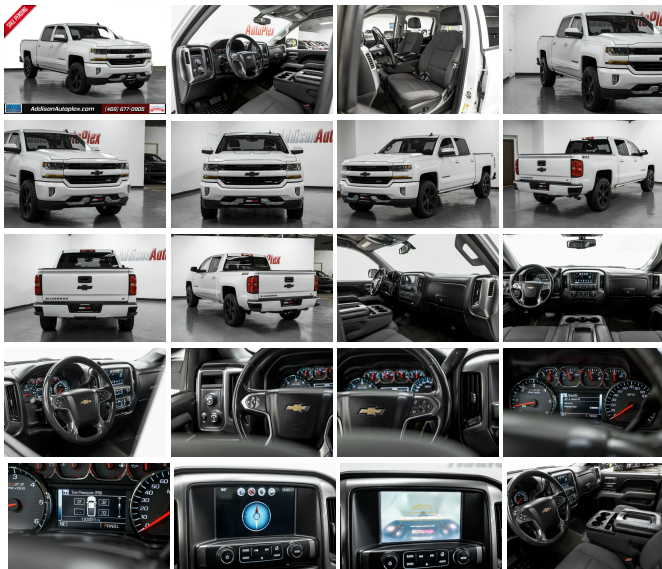

## Specifications:

<b>Year:</b>	2017
<b>VIN:</b>	3GCUKREC6HG120864
<b>Make:</b>	Chevrolet
<b>Stock:</b>	M1657
<b>Model/Trim:</b>	Silverado 1500 LT Z71 4X4
<b>Condition:</b>	Pre-Owned
<b>Body:</b>	Pickup Truck
<b>Exterior:</b>	[GAZ] Summit White
<b>Engine:</b>	EcoTec3 5.3L V8 355hp 383ft. lbs.
<b>Interior:</b>	Dark Ash w/ Jet Black Accents Cloth
<b>Transmission:</b>	6-Speed Shiftable Automatic w/Overdrive
<b>Mileage:</b>	123,051
<b>Drivetrain:</b>	4 Wheel Drive
<b>Economy:</b>	City 16 / Highway 22

Step into the realm of power, durability, and award-winning performance with the stunning 2017 Chevrolet Silverado 1500 LT Z71 4X4, a truck that combines robust capability with a touch of class. Dressed in a crisp white exterior, this Silverado exudes a pristine presence that commands attention on any road or rugged trail. The spacious gray cloth interior invites you and your passengers to experience comfort and style, creating an environment that is both functional and inviting.

The Silverado 1500 LT Z71 isn't just any truck; it's a testament to Chevrolet's commitment to excellence, as evidenced by its impressive array of accolades. Honored with Edmunds's Top Recommended Trucks and Kelley Blue Book's Best Resale Value: Top 10 Models, this truck isn't just a purchase; it's an investment in quality that holds its value over time. Recognized for its Initial Quality as the Highest Ranked in the Large Light Duty Pickup Segment by J.D. Power and Associates, the Silverado assures you of its top-tier craftsmanship. Furthermore, its exceptional performance, execution, and layout have earned it a top spot in J.D. Power and Associates's APEAL Study.

This 2017 Chevrolet Silverado 1500 LT Z71 4X4 is more than just a truck; it's a trusted companion for work, play, and everything in between. It's a vehicle that stands out from the crowd, not just for its striking appearance but for the reputation it carries and the promises it fulfills.