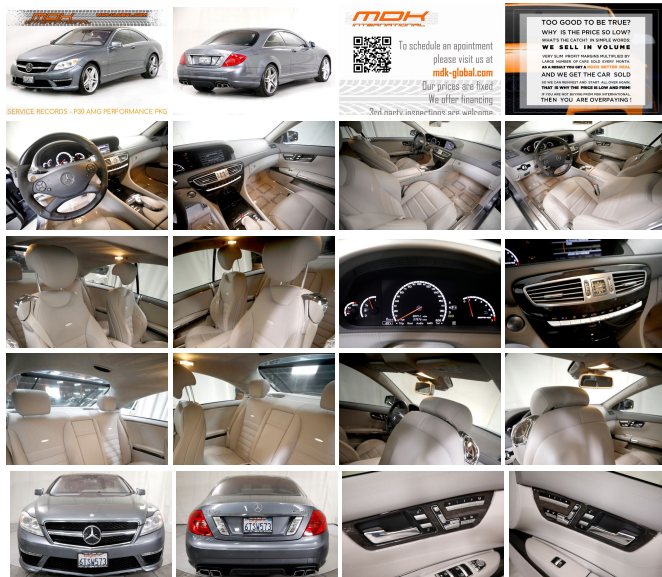

SERVICE RECORDS - P30 AMG PERFORMANCE PKG