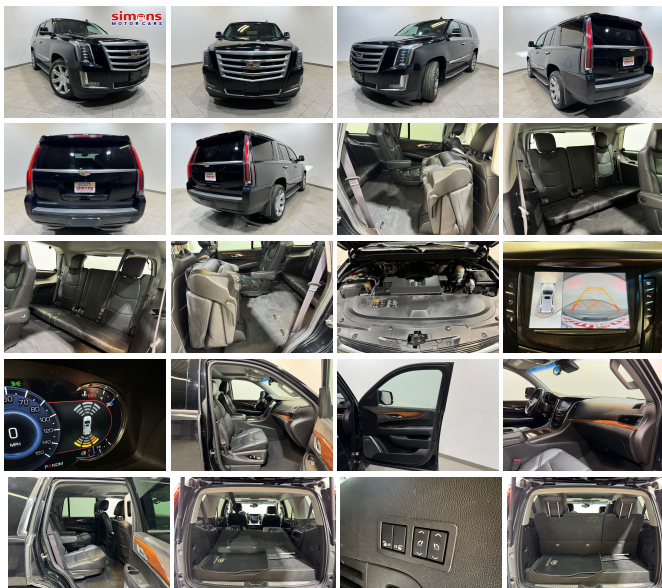

### Specifications:

<b>Year:</b>	2016
<b>VIN:</b>	1GYS4BKJ7GR253153
<b>Make:</b>	Cadillac
<b>Stock:</b>	12950
<b>Model/Trim:</b>	Escalade Luxury Collection
<b>Condition:</b>	Pre-Owned
<b>Body:</b>	SUV
<b>Exterior:</b>	BLACK
<b>Engine:</b>	EcoTec3 6.2L V8 420hp 460ft. lbs.
<b>Interior:</b>	Black
<b>Transmission:</b>	8-Speed Shiftable Automatic
<b>Mileage:</b>	92,011
<b>Drivetrain:</b>	4 Wheel Drive
<b>Economy:</b>	City 15 / Highway 21

Step into the epitome of luxury and power with this prestigious 2016 Cadillac Escalade Luxury Collection. With a mere 92,011 miles on the odometer, this black beauty promises to deliver an unparalleled driving experience that blends comfort, performance, and style in a way only a Cadillac can.

As you approach this majestic SUV, the glistening black exterior promises a journey filled with grandeur and sophistication. The Escalade doesn't just make an entrance; it commands attention, with its bold lines and iconic grille that have become synonymous with the Cadillac brand.

The moment you slide into the driver's seat, you are enveloped in a black interior that speaks volumes of its unknown yet undoubtedly premium materials. Every touchpoint exudes luxury, ensuring that every drive is not just a trip, but an indulgence for the senses.