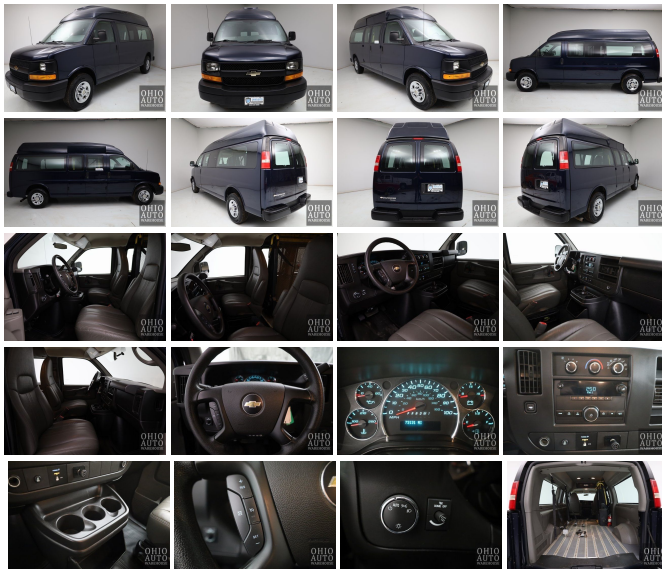

2013 Chevrolet Express 2500 Wheelchair Lift V8 Clean Carfax We Finance

View this car on our website at ohioautowarehouse.com/7291959/ebrochure

Today's Price **\$23,000**

Specifications:

Year:	2013
VIN:	1GBWGJCG5D1181279
Make:	Chevrolet
Stock:	7256
Model/Trim:	Express 2500 Wheelchair Lift V8 Clean Carfax We Finance
Condition:	Pre-Owned
Body:	Minivan/Van
Exterior:	Dark Blue Metallic
Engine:	6.0L Flex Fuel V8 323hp 373ft. lbs.
Interior:	Medium Pewter Vinyl
Transmission:	6-Speed Shifttable Automatic
Mileage:	73,131
Drivetrain:	Rear Wheel Drive
Economy:	City 7 / Highway 11

Step into the world of unwavering performance and robust utility with this 2013 Chevrolet Express 2500 Cargo Van, a true workhorse that's ready to elevate your business and tackle any job with ease. With a mere 73,131 miles on the odometer, this van stands as a testament to reliability and enduring value, a rare find in the commercial vehicle market.

Clad in a striking blue exterior, this Chevrolet Express exudes a professional demeanor that's sure to make a lasting impression, whether you're pulling up to a client's site or cruising down the highway. The color not only sets it apart from the sea of white and gray work vans but also serves as a mobile billboard for your business, ready to be adorned with your company logo and branding.