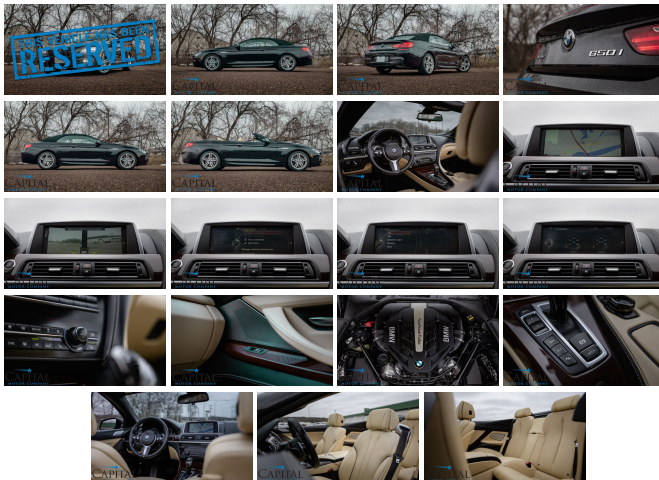

Specifications:

Year:	2015
VIN:	WBAYP1C54FD216816
Make:	BMW
Stock:	6105
Model/Trim:	650xi xDrive AWD M-SPORT Convertible w/Power Top, Cold Weather Pkg, Executive Pkg & 20" Wheel Pkg
Condition:	Pre-Owned
Body:	Convertible
Exterior:	[X03] Ruby Black Metallic
Engine:	445HP 4.4-Liter Twin-Turbo V8
Interior:	Champagne Leather
Transmission:	8-Speed Automatic with Sport/Manual Shift Modes
Mileage:	104,037
Drivetrain:	All Wheel Drive
Economy:	City 16 / Highway 24

We have for sale a gorgeous 2015 BMW 650xi xDrive All-Wheel Drive M-Sport Luxury Convertible that has a ton to offer and is a blast to drive! This 6-Series has a stunning Ruby Black Metallic paint with Champagne Full Merino Leather and the 20-Inch Twin Spoke M-Sport Wheels that give this 650xi an incredible stance! There are very few cars on the road that offer the elegance and sportiness that a 650xi Convertible provides so we know if you like how it looks in the pictures, you will fall in love when come drive it!

- 445-Horsepower Twin-Turbo 4.4-Liter V8 Engine and an 8-Speed Automatic Transmission with Steering Wheel Mounted Paddle Shifters
- xDrive All-Wheel Drive will provide exceptional traction even in less than ideal road conditions and responsive handling on dry pavement!
- Power Convertible Top that can open or close in about 25 seconds with just the push of a button!
- Adaptive Drive with Active Roll Stabilization
- M-Sport Package
 - 20-Inch Twin-Spoke M-Sport Wheels