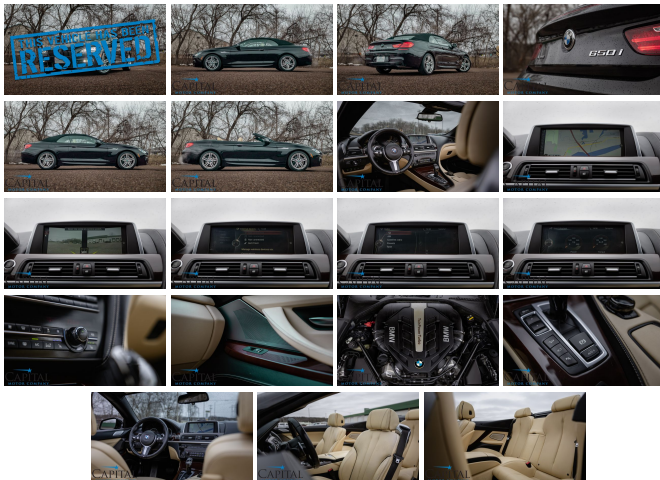

Specifications:

Year:	2015
VIN:	WBAYP1C54FD216816
Make:	BMW
Stock:	6105
Model/Trim:	650xi xDrive AWD M-SPORT Convertible w/Power Top, Cold Weather Pkg, Executive Pkg & 20" Wheel Pkg
Condition:	Pre-Owned
Body:	Convertible
Exterior:	[X03] Ruby Black Metallic
Engine:	445HP 4.4-Liter Twin-Turbo V8
Interior:	Champagne Leather
Transmission:	8-Speed Automatic with Sport/Manual Shift Modes
Mileage:	104,037
Drivetrain:	All Wheel Drive
Economy:	City 16 / Highway 24

We have for sale a gorgeous 2015 BMW 650xi xDrive All-Wheel Drive M-Sport Luxury Convertible that has a ton to offer and is a blast to drive! This 6-Series has a stunning Ruby Black Metallic paint with Champagne Full Merino Leather and the 20-Inch Twin Spoke M-Sport Wheels that give this 650xi an incredible stance! There are very few cars on the road that offer the elegance and sportiness that a 650xi Convertible provides so we know if you like how it looks in the pictures, you will fall in love when come drive it!

- 445-Horsepower Twin-Turbo 4.4-Liter V8 Engine and an 8-Speed Automatic Transmission with Steering Wheel Mounted Paddle Shifters
- xDrive All-Wheel Drive will provide exceptional traction even in less than ideal road conditions and responsive handling on dry pavement!
- Power Convertible Top that can open or close in about 25 seconds with just the push of a button!
- Adaptive Drive with Active Roll Stabilization
- M-Sport Package
 - 20-Inch Twin-Spoke M-Sport Wheels