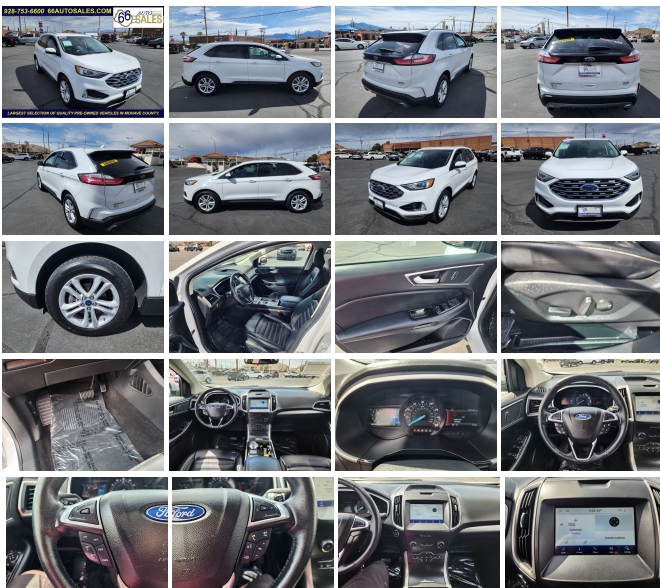

# 2020 Ford Edge SEL

View this car on our website at [66autosales.com/7291878/ebrochure](https://66autosales.com/7291878/ebrochure)

66 Auto Sales Price **\$19,966**

## Specifications:

**Year:** 2020  
**VIN:** 2FMPK3J96LBA50262  
**Make:** Ford  
**Stock:** 20647  
**Model/Trim:** Edge SEL  
**Condition:** Pre-Owned  
**Body:** SUV  
**Exterior:** White  
**Engine:** EcoBoost 2.0L Turbo I4 250hp 280ft. lbs.  
**Interior:** Black Leatherette  
**Transmission:** 8-Speed Shifttable Automatic  
**Mileage:** 60,453  
**Drivetrain:** Front Wheel Drive  
**Economy:** City 21 / Highway 29

BROWSE MORE INFORMATION ABOUT OUR INVENTORY AT THE 66 AUTO SALES HOME WEBSITE:

[WWW.66AUTOSALES.COM!!](http://WWW.66AUTOSALES.COM!!) [smiley]

**\*\*Discover the Epitome of Style and Performance - The 2020 Ford Edge SEL\*\***

Step into a world where elegance meets engineering excellence with the stunning 2020 Ford Edge SEL. Dressed in a pristine white exterior, this SUV is a true masterpiece of automotive design, turning heads and capturing hearts with its bold, commanding presence. The allure of the Edge's sleek lines is matched only by the sophistication of its black leatherette interior, a sanctuary of comfort that beckons you to take the driver's seat and embark on an unforgettable journey.