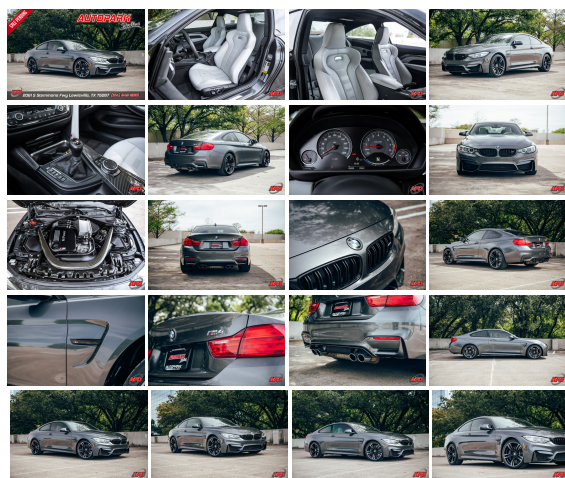

2016 BMW M4 Manual

View this car on our website at autoparkdallas.com/7291758/ebrochure

Website Price **\$43,995**

Specifications:

Year:	2016
VIN:	WBS3R9C57GK335617
Make:	BMW
Stock:	1832
Model/Trim:	M4 Manual
Condition:	Pre-Owned
Body:	Coupe
Exterior:	[B39] Mineral Grey Metallic
Engine:	3.0L Twin Turbo I6 425hp 406ft. lbs.
Interior:	Silverstone Leather
Transmission:	7-Speed Double Clutch
Mileage:	42,370
Drivetrain:	Rear Wheel Drive
Economy:	City 17 / Highway 26

AutoPark Dallas is thrilled to offer you this Beautiful Mineral Grey Metallic on Silverstone 6-SPEED 2017 BMW M4 with Executive Package for sale! The BMW enjoys a well-deserved reputation for bundling outstanding driving dynamics, excellent quality and undeniable prestige into gorgeous piece of metal. There is no denying that everybody knows the signature look of a BMW, but with the M-Series its a whole other level! Our M4 that we have here at APD comes in the sun reflecting color: Mineral Grey Metallic, has the eye catching Silverstone Leather interior, the Executive Package to enhance the comfort, and 6-SPEED MANUAL TRANSMISSION to make this one sick piece of BMW machinery!!! DO! NOT! HESITATE!!! To stop by our indoor showroom to check out this masterpiece of an M4 parked here amongst our 100+ other Unique / Modified and Luxury vehicles in our indoor 16,000 Sq Ft Showroom located in Dallas , Texas !

2016 BMW M4

*** 1 OWNER !***

*** 6-SPEED MANUAL !***

*** Executive Package !***

Mineral Grey Metallic Exterior

Silverstone Leather Interior

Hands Free Bluetooth

Navigation w/ Voice Command