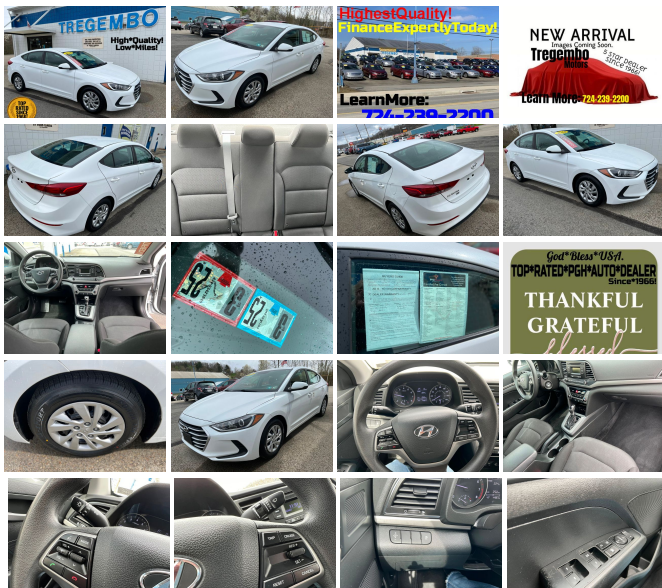

tregembomotors.com
724-239-2200
125 Wilson Road
Bentleyville, Pennsylvania
15314

Tregembo Motors

2018 Hyundai ELANTRA SE

Billie Sue or The Tregembo Sales Team 724-239-2200

View this car on our website at tregembomotors.com/7291689/ebrochure

Our Price **\$15,000**

Specifications:

Year: 2018
VIN: 5NPD74LF2JH333485
Make: Hyundai
Stock: 333485
Model/Trim: ELANTRA SE
Condition: Pre-Owned
Body: Sedan
Exterior: [W8] Quartz White Pearl
Engine: 2.0L I4 147hp 132ft. lbs. PZEV
Interior: Black Cloth
Transmission: 6-Speed Shiftable Automatic
Mileage: 43,700
Drivetrain: Front Wheel Drive
Economy: City 29 / Highway 38

Ultra Low Mi, Clean Autocheck, Well Maintained Sedan! Quartz White Pearl is Sharp & easy to keep looking great. Serviced, PA Insp, Em, Warranty. Excellent Tires. Confident, Efficient & Safe; 2.0L Automatic. Electronic Stability Control w/ Traction Control, VSHM Vehicle Stability Management, ABS w/ Electronic Brake Force Distribution & Brake Assist, Airbags all around! All power options, AC Climate Control, Tilt Cruise, Premium Audio; AM FM CD MP3 Bluetooth, AUX USB, Hands Free Wheel Mounted Audio & Cruise Controls, 60/40 fold flat rear seats. Great looking, Confident, comfortable, safe sedan!

Our Location :

2018 Hyundai ELANTRA SE

Tregembo Motors - 724-239-2200 - View this car on our website at tregembomotors.com/7291689/ebrochure

Installed Options

Interior

- Air filtration- Front air conditioning- Rear vents: second row- Cargo area light
- Cruise control- Multi-function remote: keyless entry- Power outlet(s): two 12V front
- Power steering- Steering wheel: tilt and telescopic- Clock- Digital odometer
- External temperature display- Multi-function display- Trip odometer
- Front seat type: bucket- Rear seat folding: split- Rear seat type: 60-40 split bench
- Upholstery: premium cloth