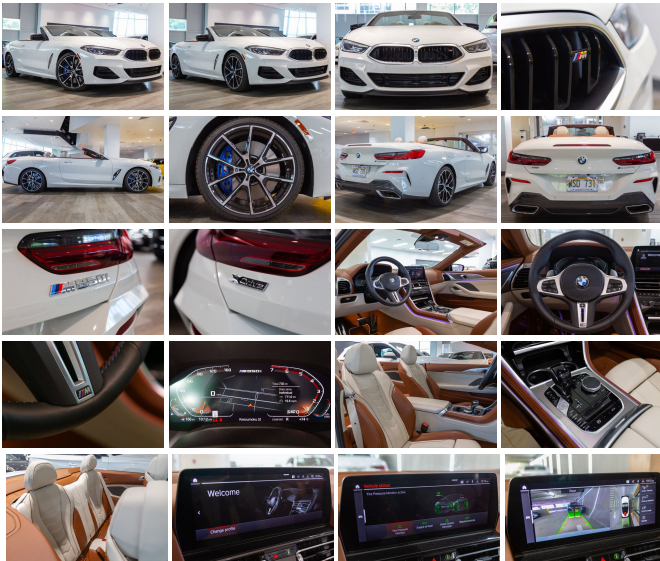

Specifications:

Year:	2023
VIN:	WBAFY4C07PCL26552
Make:	BMW
Stock:	PCL26552
Model/Trim:	8 Series M850i Convertible X-Drive
Condition:	Pre-Owned
Body:	Convertible
Exterior:	Alpine White
Engine:	4.4L Twin Turbo V8 523hp 553ft. lbs.
Interior:	Ivory White/Tartufo
Transmission:	8-Speed Shifttable Automatic w/Sport Transmission
Mileage:	168
Drivetrain:	All Wheel Drive
Economy:	City 17 / Highway 24